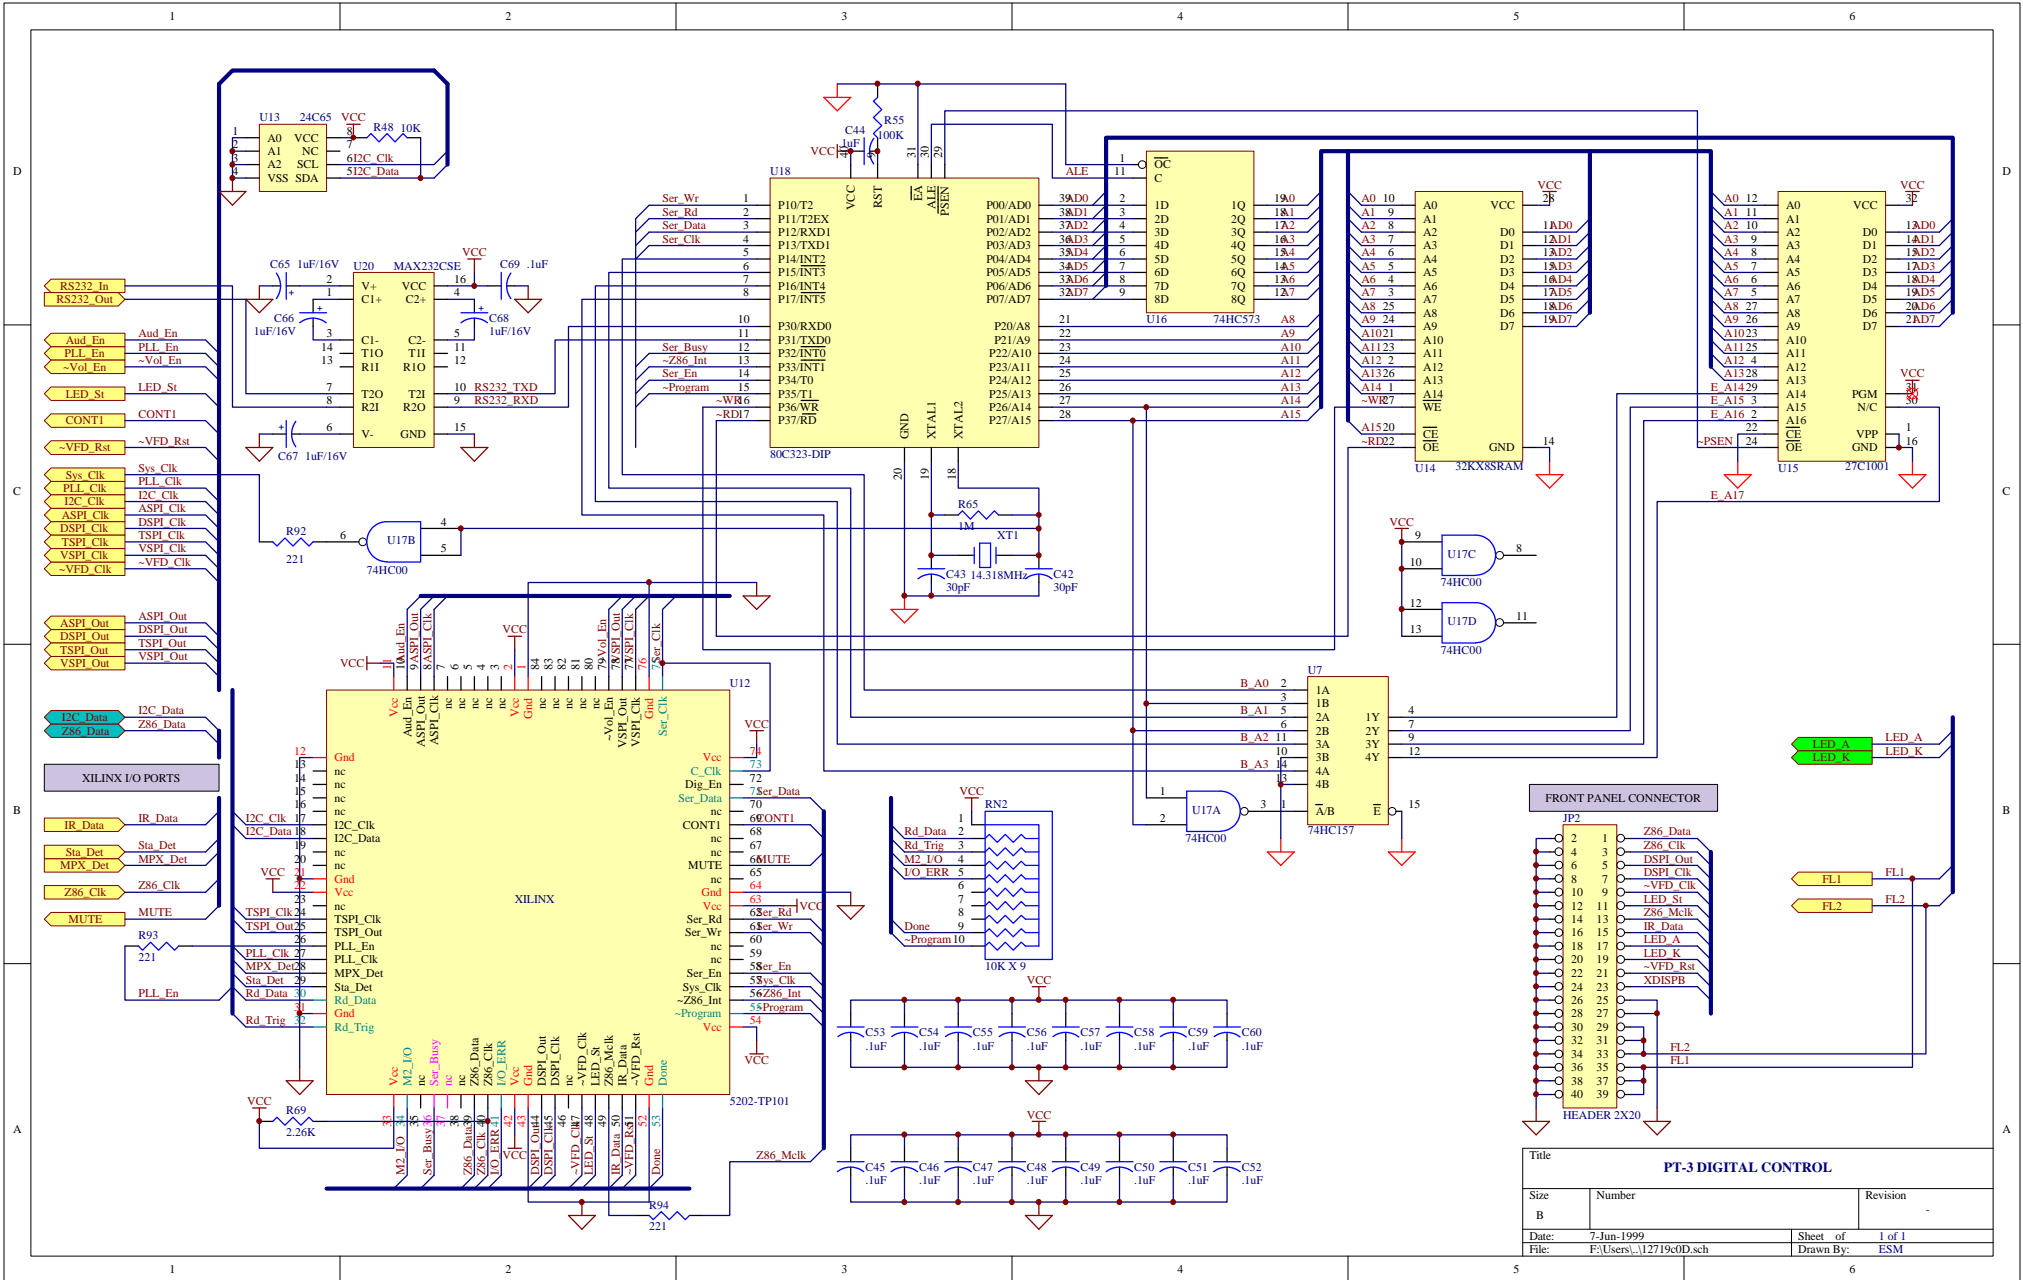

POWER SUPPLY
12719c0V.sch

Title				PT-3 TUNER PREAMP MAIN BOARD PROJECT			
Size		Number		Revision			
A				-			
Date:			7-Jun-1999		Sheet of		1 of 1
File:			F:\Users\...\12719C00.PRJ		Drawn By:		ESM

1

2

3

4

Title		
PT-3 MAIN CONNECTOR/SWITCH		
Size	Number	Revision
A		-
Date:	7-Jun-1999	Sheet of 1 of 1
File:	F:\Users\...\12719c0C.sch	Drawn By: ESM

Title		
PT-3 AUDIO SELECTOR		
Size	Number	Revision
B		
Date:	7-Jun-1999	Sheet of 1 of 1
File:	F:\Users\12719\OP.sch	Drawn By: ESM

Title			PT-3 TUNER		
Size	Number		Revision		
A					
Date:	7-Jun-1999		Sheet of	1 of 1	
File:	F:\Users\...\12719c0T.sch		Drawn By:	ESM	