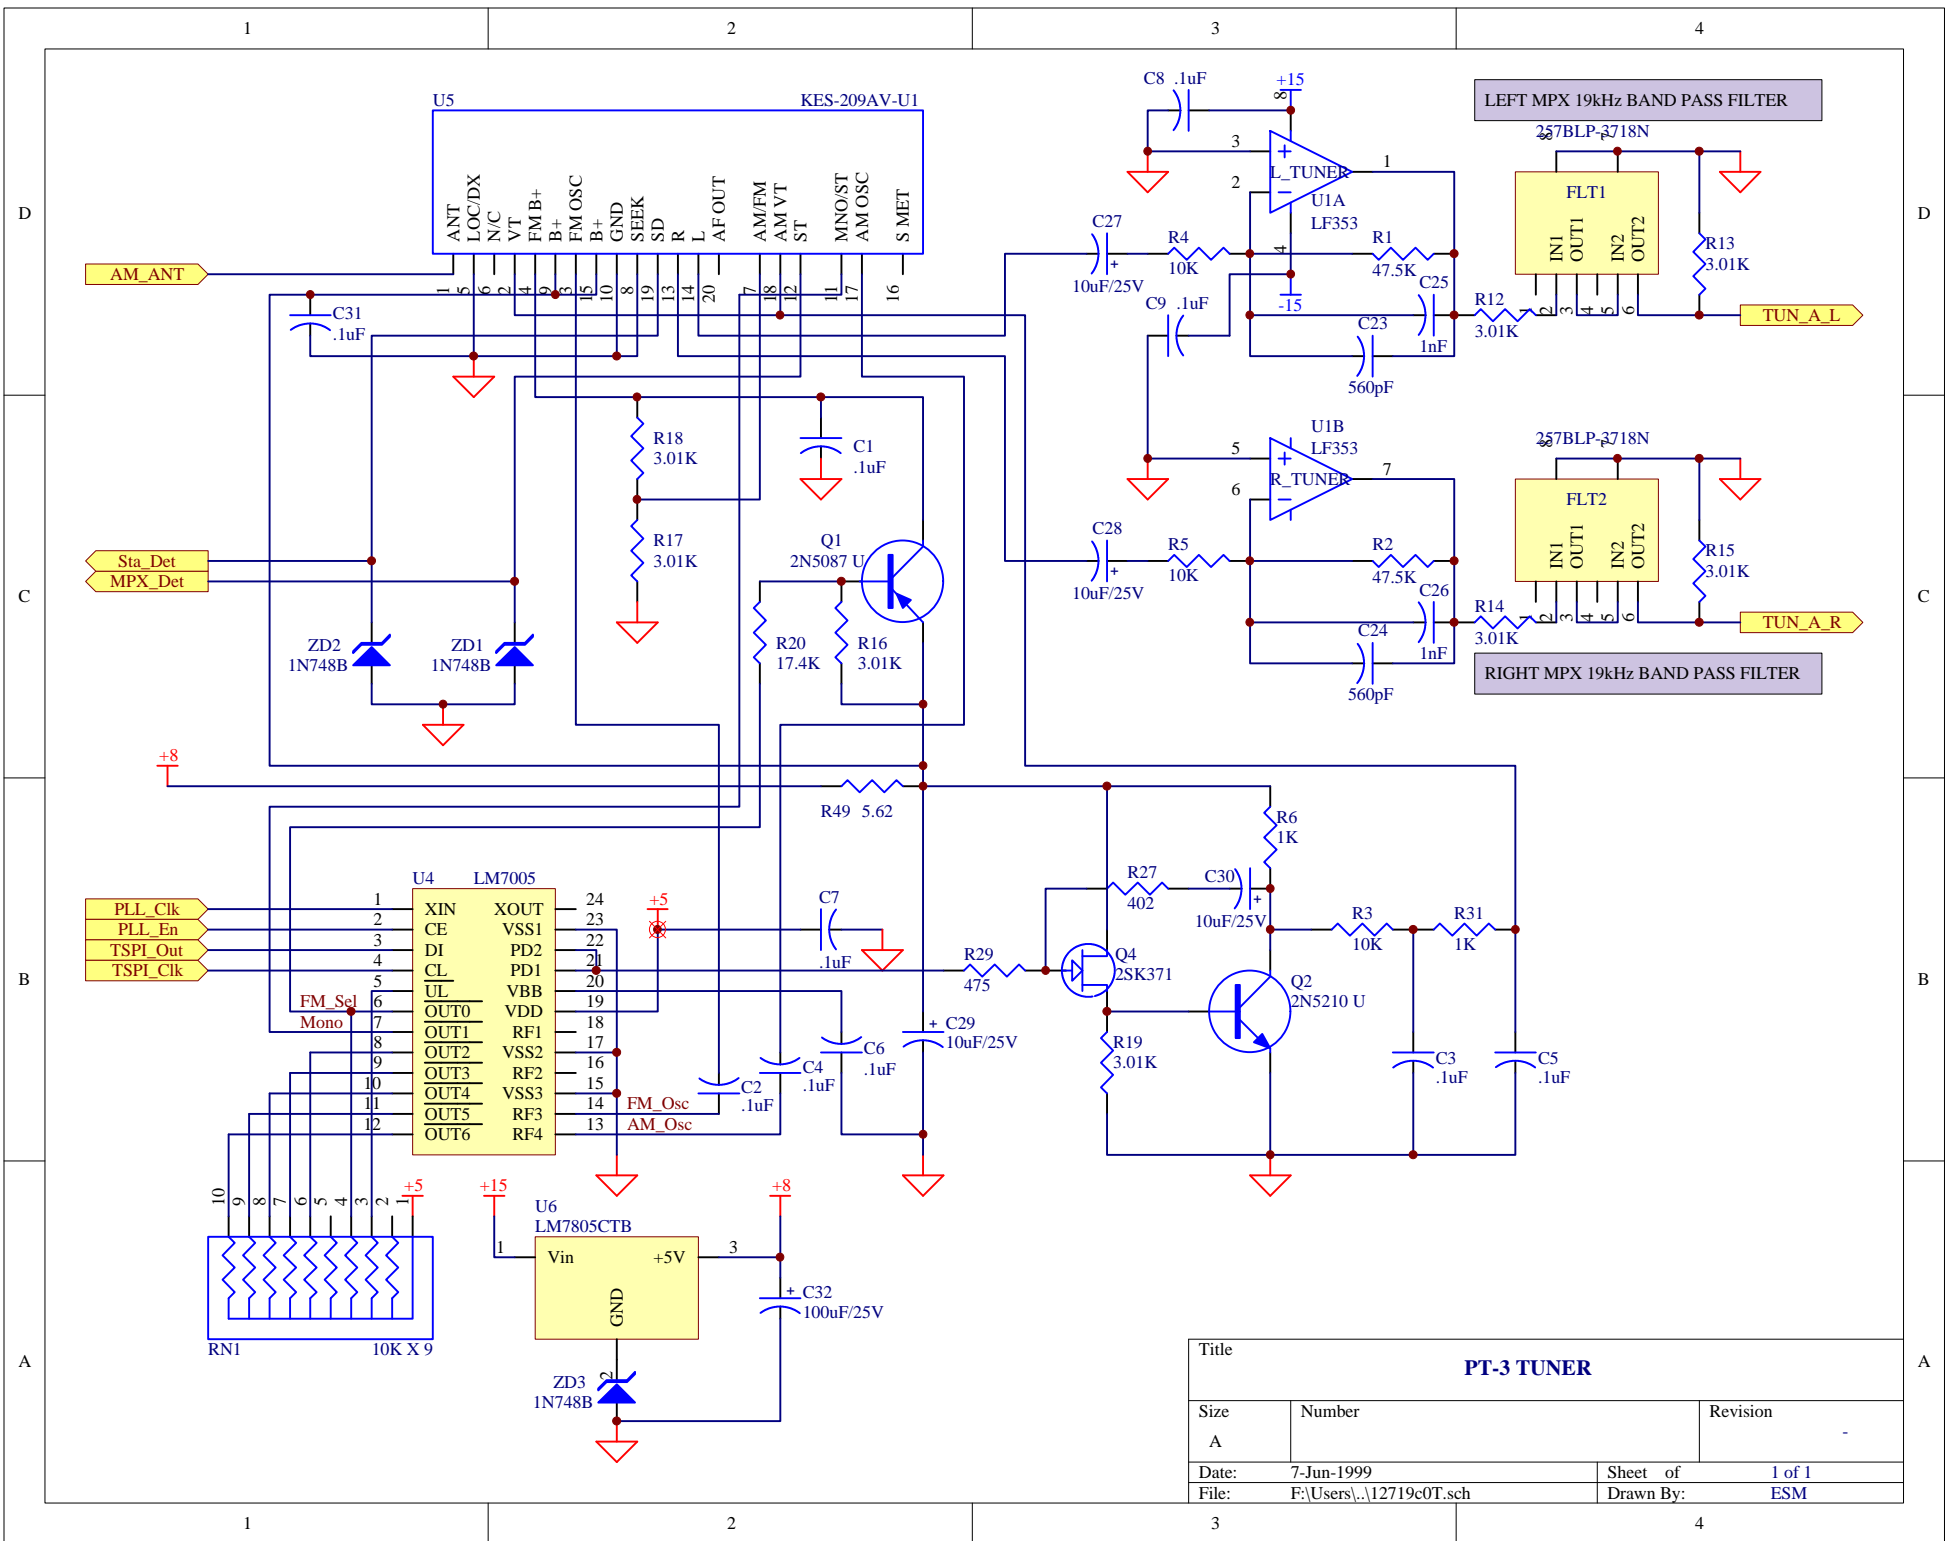

POWER SUPPLY
12719c0V.sch

Title				PT-3 TUNER PREAMP MAIN BOARD PROJECT			
Size		Number		Revision			
A				-			
Date:			7-Jun-1999		Sheet of		1 of 1
File:			F:\Users\...\12719C00.PRJ		Drawn By:		ESM

1

2

3

4

Title		
PT-3 MAIN CONNECTOR/SWITCH		
Size	Number	Revision
A		-
Date:	7-Jun-1999	Sheet of 1 of 1
File:	F:\Users\...\12719c0C.sch	Drawn By: ESM

Title		
PT-3 AUDIO SELECTOR		
Size	Number	Revision
B		
Date:	7-Jun-1999	Sheet of 1 of 1
File:	F:\Users\12719\OP.sch	Drawn By: ESM

Title			PT-3 TUNER		
Size	Number		Revision		
A					
Date:	7-Jun-1999		Sheet of	1 of 1	
File:	F:\Users\...\12719c0T.sch		Drawn By:	ESM	