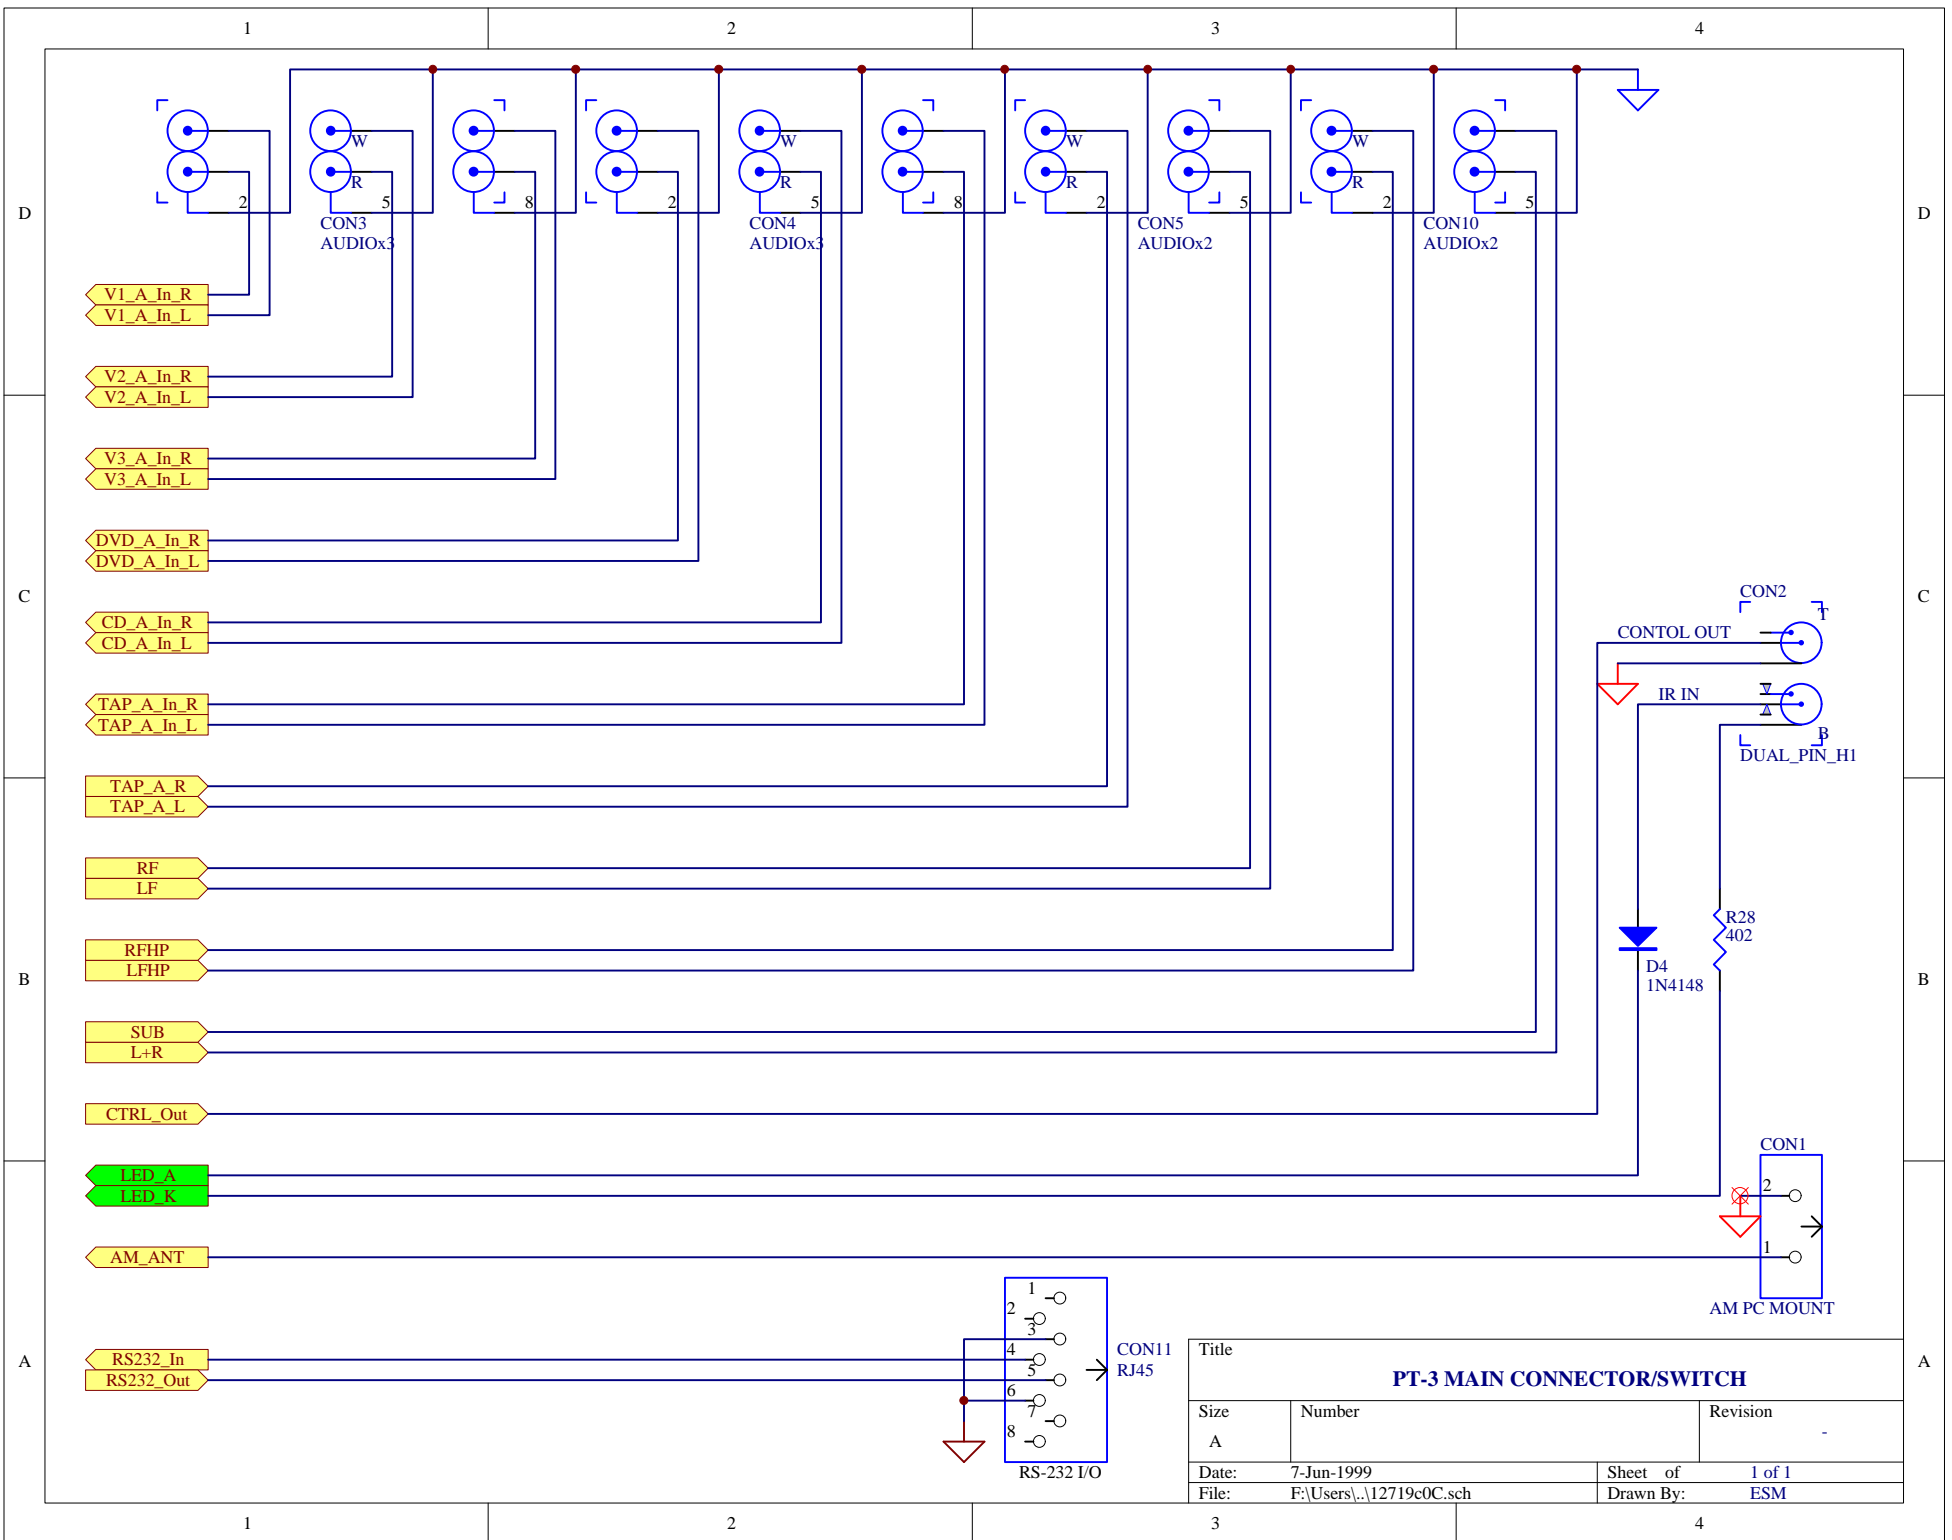

POWER SUPPLY
12719c0V.sch

Title				PT-3 TUNER PREAMP MAIN BOARD PROJECT			
Size		Number		Revision			
A				-			
Date:			7-Jun-1999		Sheet of		1 of 1
File:			F:\Users\...\12719C00.PRJ		Drawn By:		ESM

1

2

3

4

Title		
PT-3 MAIN CONNECTOR/SWITCH		
Size	Number	Revision
A		-
Date:	7-Jun-1999	Sheet of 1 of 1
File:	F:\Users\...\12719c0C.sch	Drawn By: ESM

Title		
PT-3 AUDIO SELECTOR		
Size	Number	Revision
B		
Date:	7-Jun-1999	Sheet of 1 of 1
File:	F:\Users\12719\OP.sch	Drawn By: ESM

Title			PT-3 TUNER		
Size	Number		Revision		
A					
Date:	7-Jun-1999		Sheet of	1 of 1	
File:	F:\Users\...\12719c0T.sch		Drawn By:	ESM	