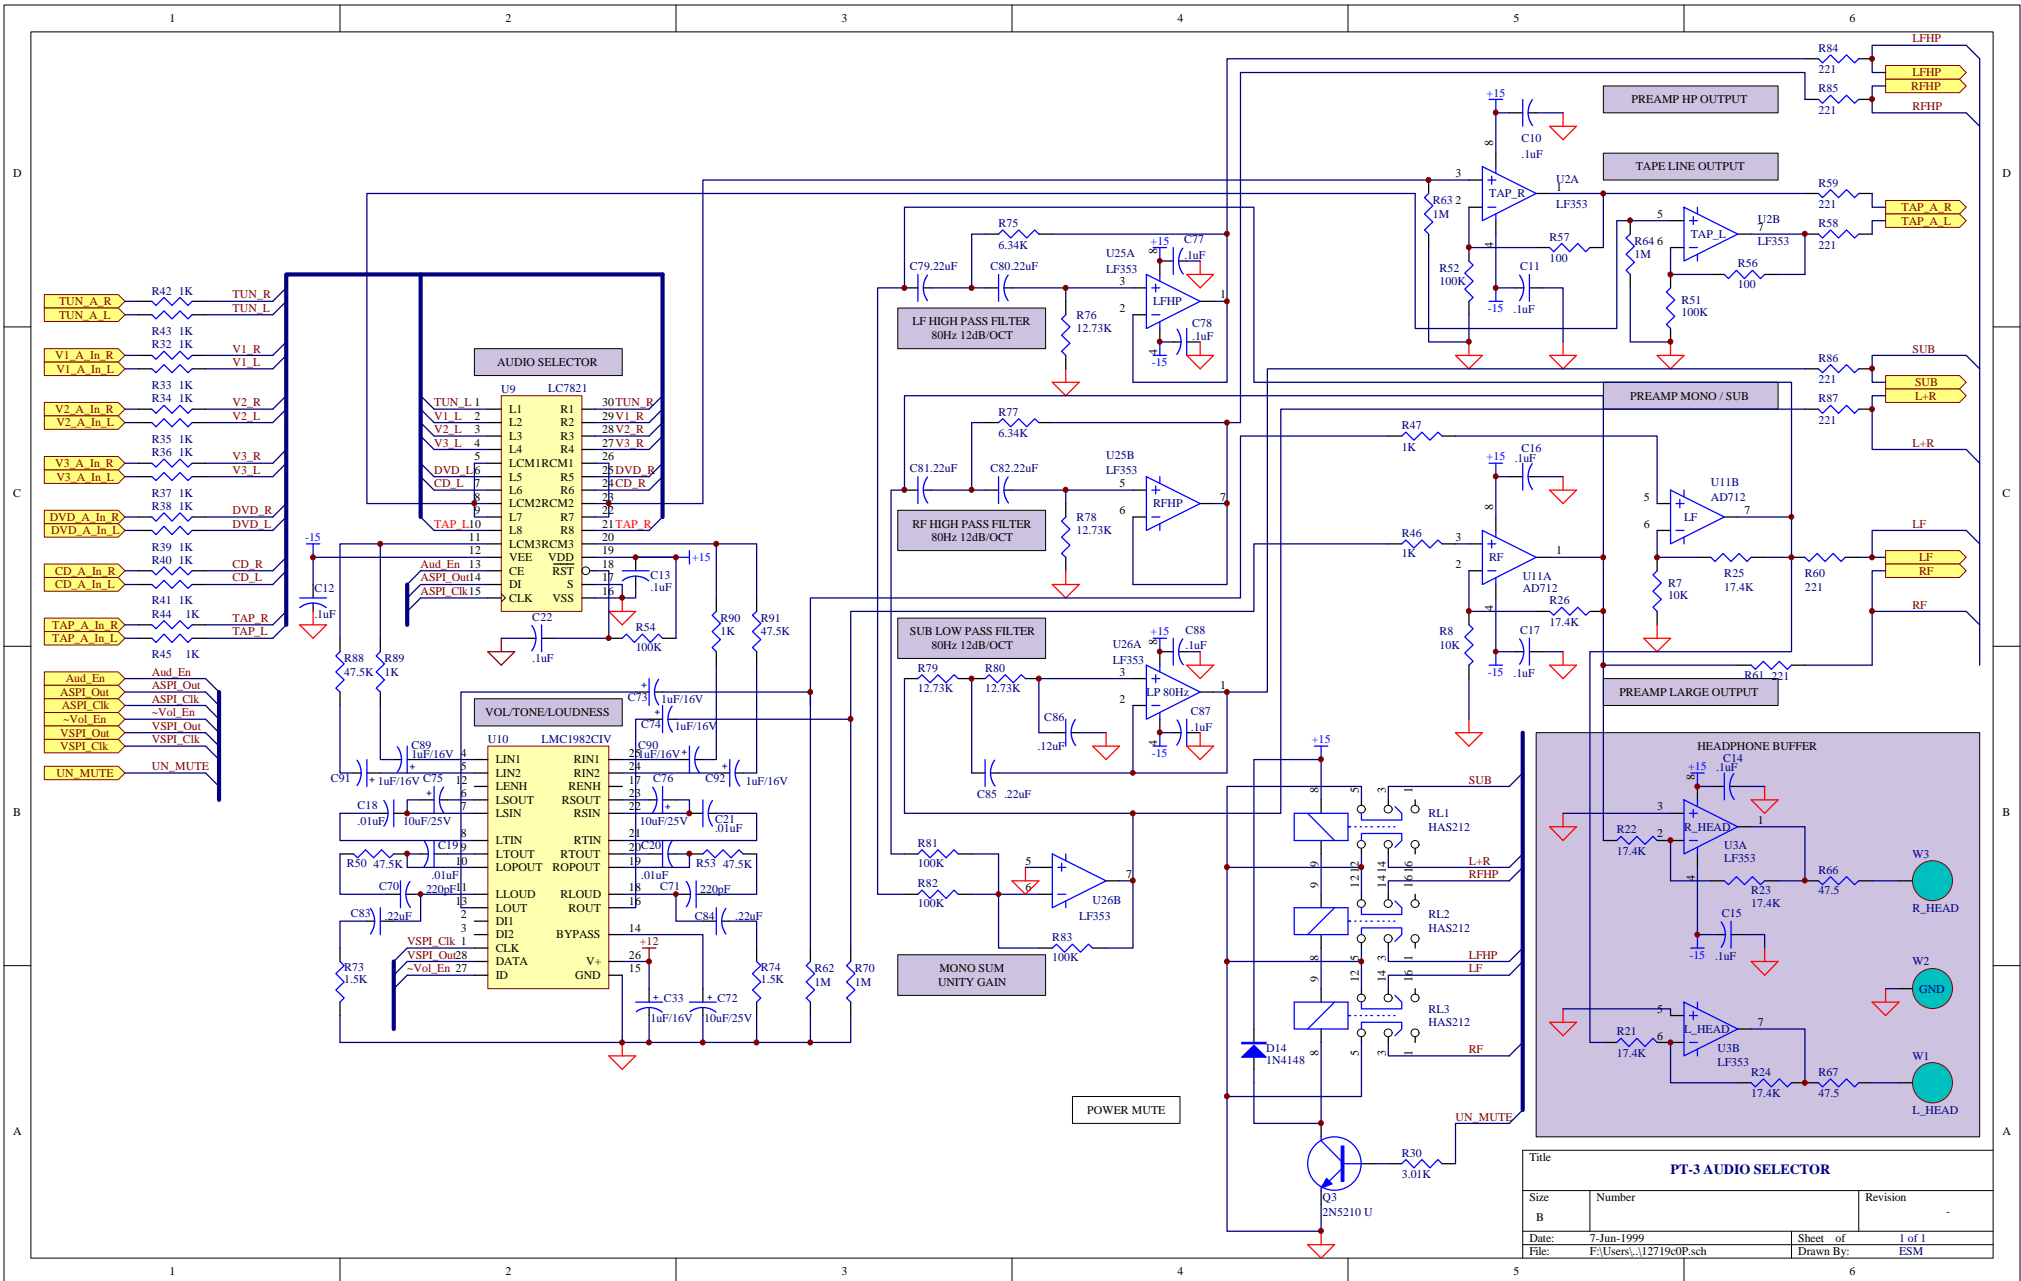

B

B

A

A

DIGITAL CONTROL
12719c0D.sch

AM/FM TUNER
12719c0T.sch

PREAMPLIFIER
12719c0P.sch

CONNECTORS
12719c0C.sch

POWER SUPPLY
12719c0V.sch

Title				PT-3 TUNER PREAMP MAIN BOARD PROJECT			
Size		Number		Revision			
A				-			
Date:			7-Jun-1999		Sheet of		1 of 1
File:			F:\Users\...\12719C00.PRJ		Drawn By:		ESM

1

2

3

4

Title		
PT-3 MAIN CONNECTOR/SWITCH		
Size	Number	Revision
A		-
Date:	7-Jun-1999	Sheet of 1 of 1
File:	F:\Users\...\12719c0C.sch	Drawn By: ESM

Title		
PT-3 AUDIO SELECTOR		
Size	Number	Revision
B		
Date:	7-Jun-1999	Sheet of 1 of 1
File:	F:\Users\12719\OP.sch	Drawn By: ESM

Title			PT-3 TUNER		
Size	Number		Revision		
A					
Date:	7-Jun-1999		Sheet of	1 of 1	
File:	F:\Users\...\12719c0T.sch		Drawn By:	ESM	