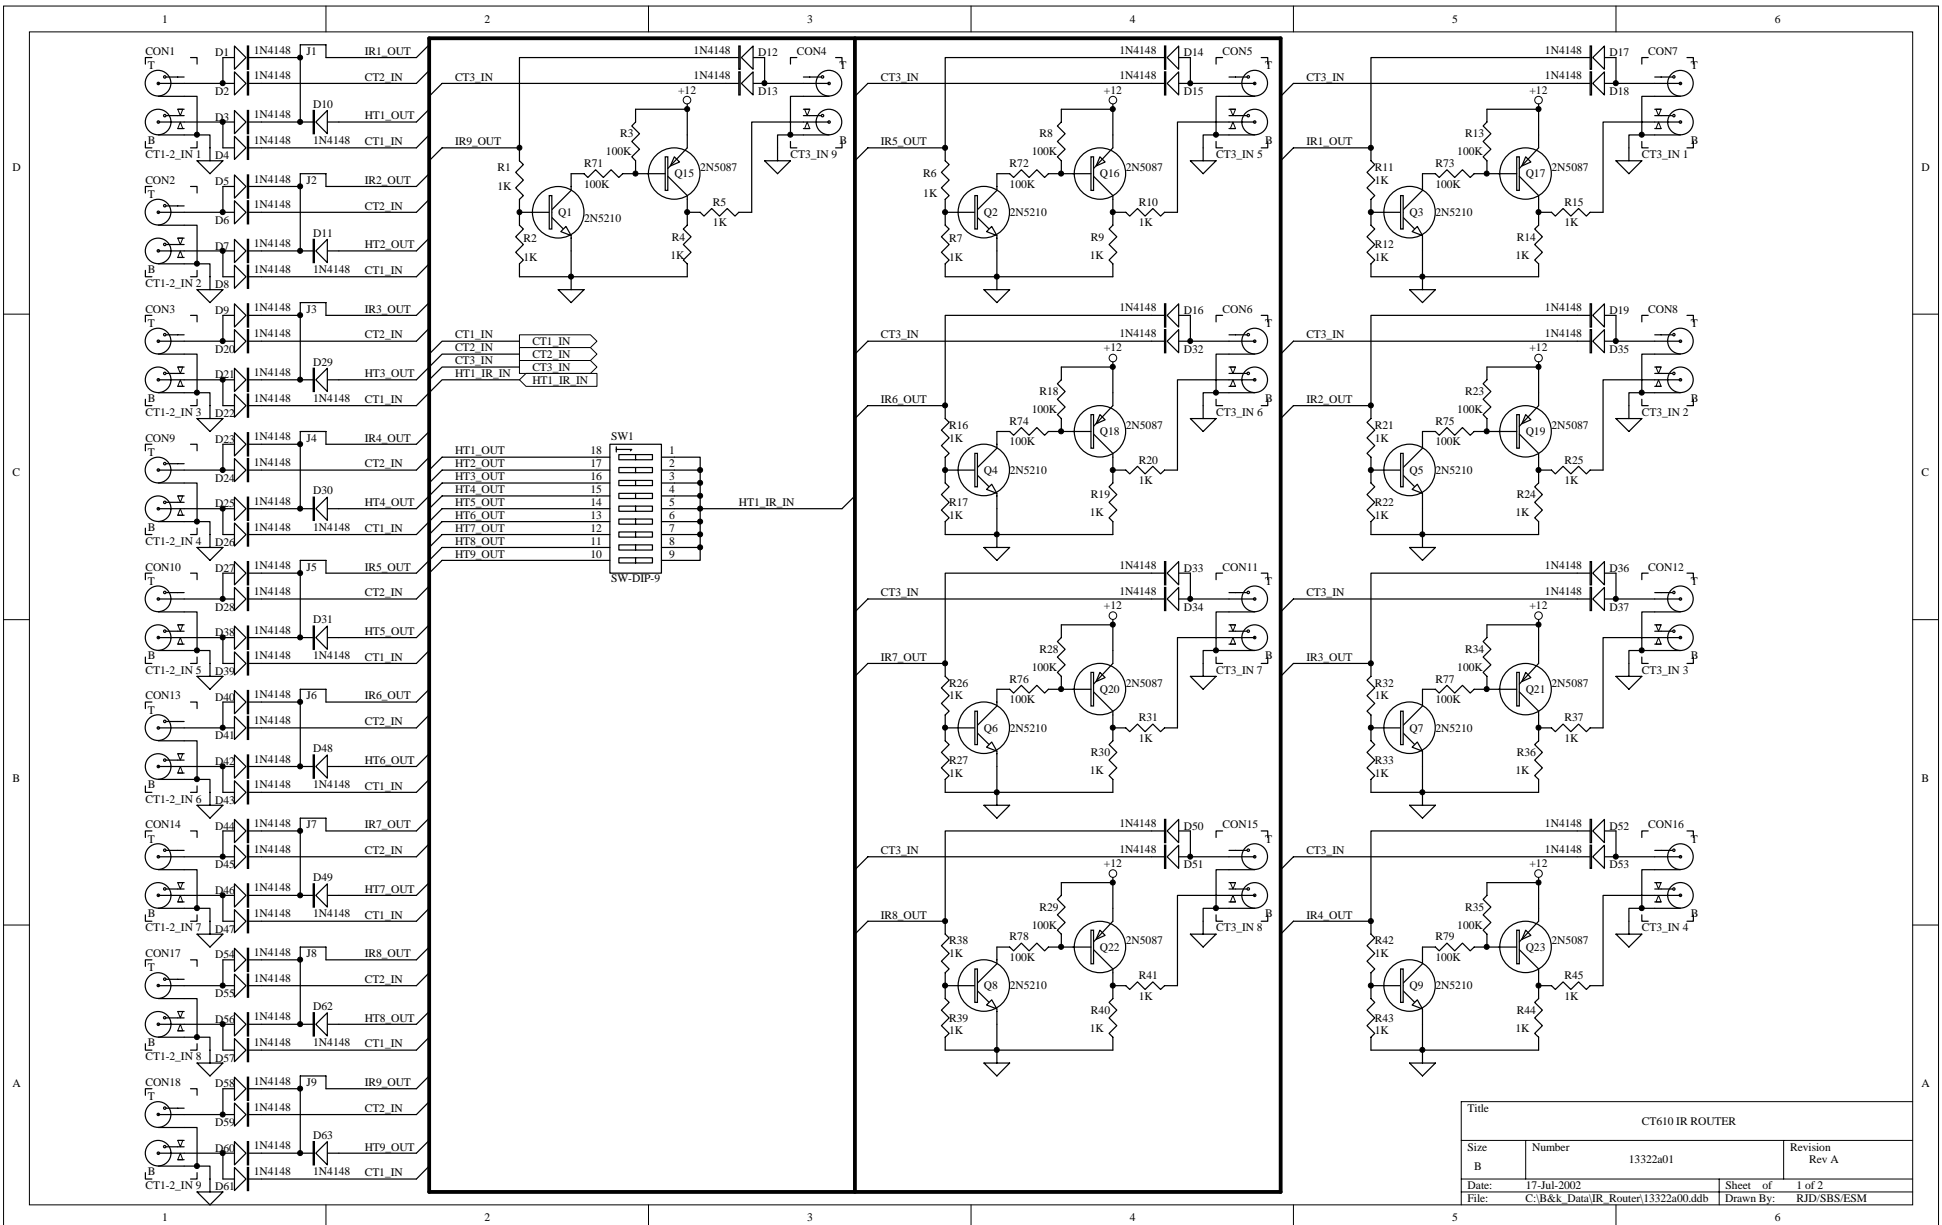

WE SIMPLY SOUND BETTER.

CT-1

SERVICE MANUAL

B&K COMPONENTS, LTD.
2100 Old Union Road
Buffalo, New York 14227-2725
U.S.A.

B & K

WE SIMPLY SOUND BETTER.

Schematics

B&K COMPONENTS, LTD.
2100 Old Union Road
Buffalo, New York 14227-2725
U.S.A.

Title			
CT610 IR ROUTER			
Size	Number	13322a01	Revision
B			Rev A
Date:	17-Jul-2002	Sheet of	1 of 2
File:	C:\B&k Data\IR_Router\13322a00.ddb	Drawn By:	RJD/SBS/ESM

Title			
CT610 IR ROUTER			
Size	Number	Revision	
B	13322a02	Rev A	
Date:	17-Jul-2002	Sheet of	2 of 2
File:	C:\B&k Data\IR_Router\13322a00.ddb	Drawn By:	RJD/SBS/ESM