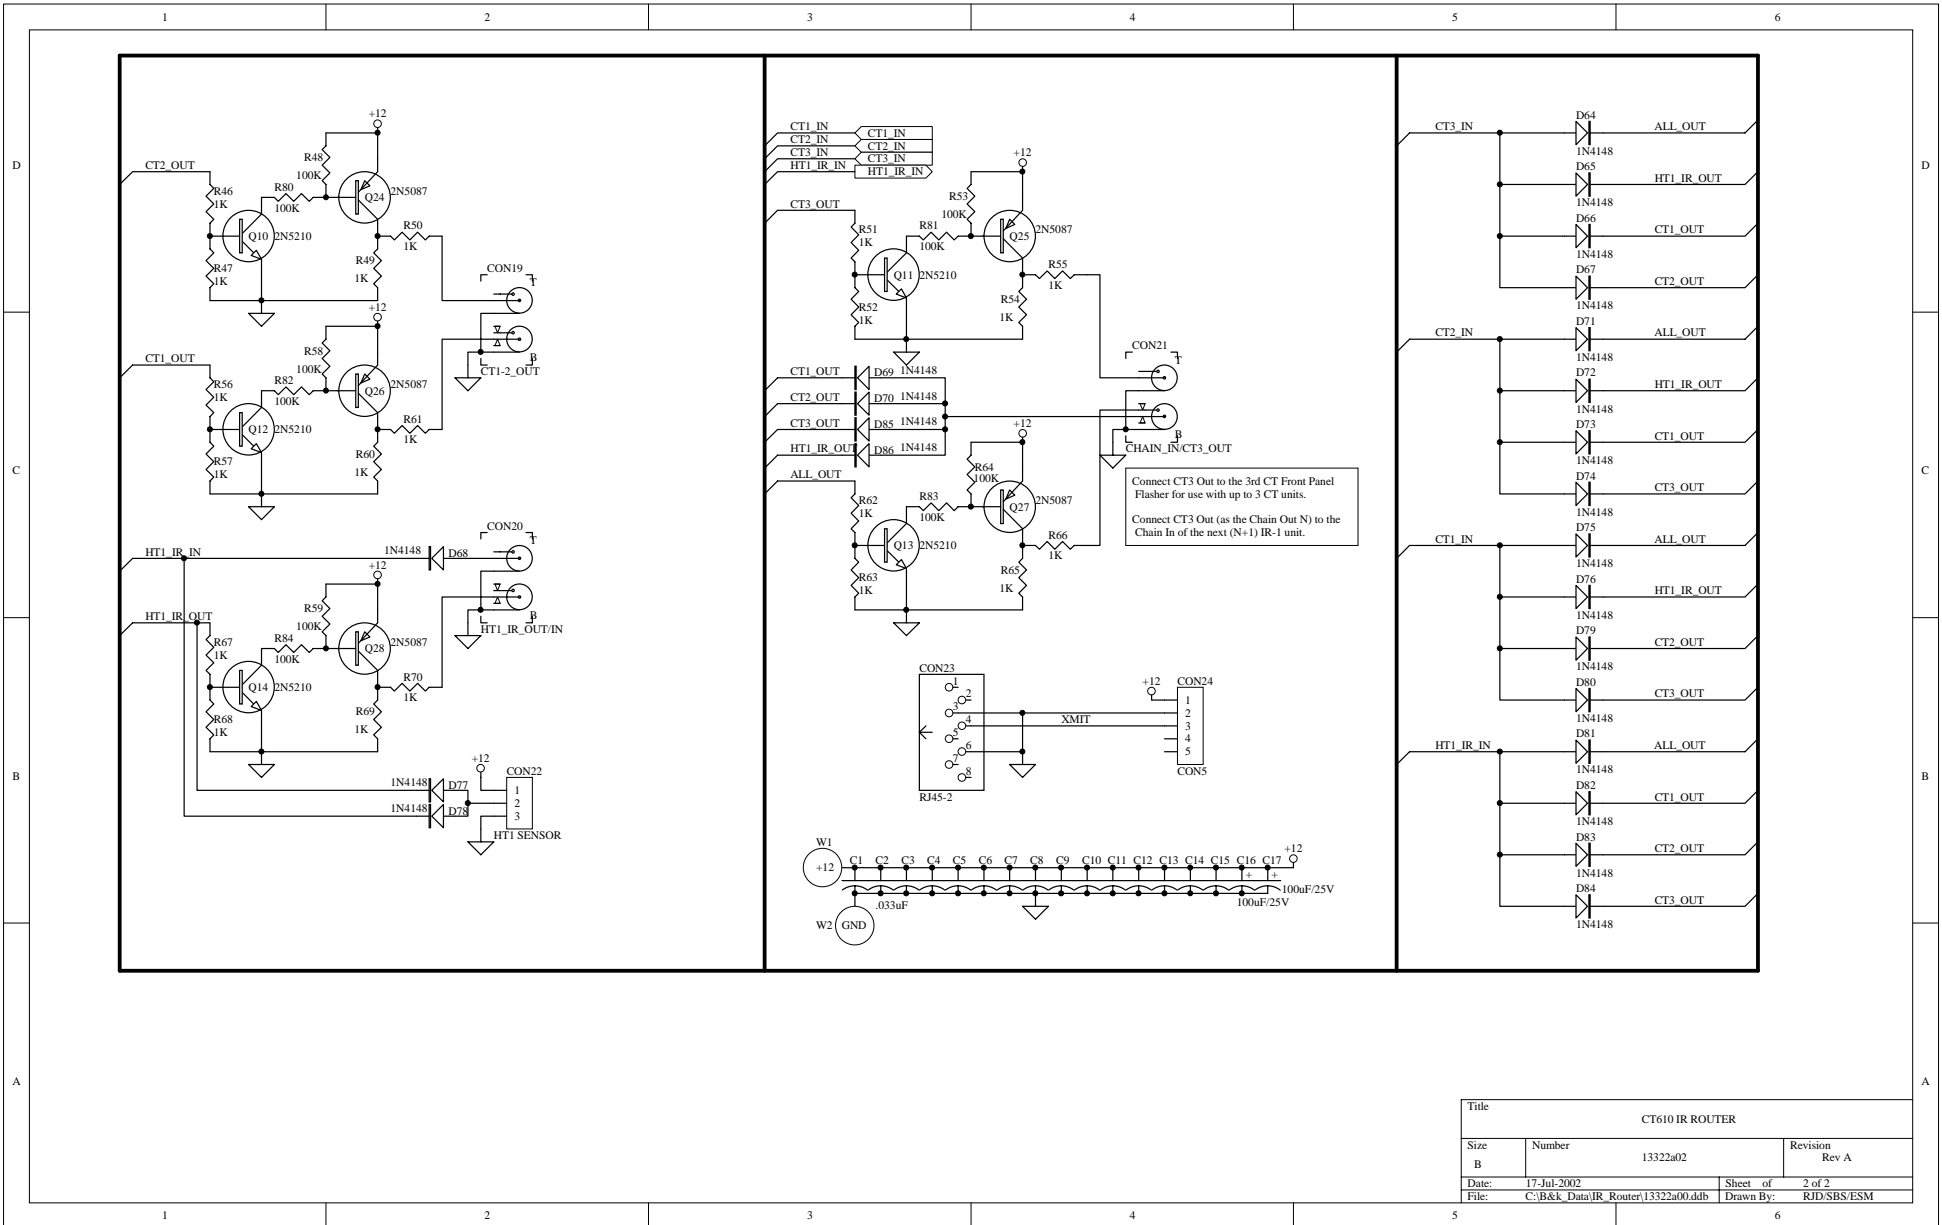

WE SIMPLY SOUND BETTER.

CT-1

SERVICE MANUAL

B&K COMPONENTS, LTD.
2100 Old Union Road
Buffalo, New York 14227-2725
U.S.A.

B & K

WE SIMPLY SOUND BETTER.

Schematics

B&K COMPONENTS, LTD.
2100 Old Union Road
Buffalo, New York 14227-2725
U.S.A.

Title			
CT610 IR ROUTER			
Size	Number	13322a01	Revision
B			Rev A
Date:	17-Jul-2002	Sheet of	1 of 2
File:	C:\B&k Data\IR_Router\13322a00.ddb	Drawn By:	RJD/SBS/ESM

Title			
CT610 IR ROUTER			
Size	Number	Revision	
B	13322a02	Rev A	
Date:	17-Jul-2002	Sheet of	2 of 2
File:	C:\B&k Data\IR_Router\13322a00.ddb	Drawn By:	RJD/SBS/ESM