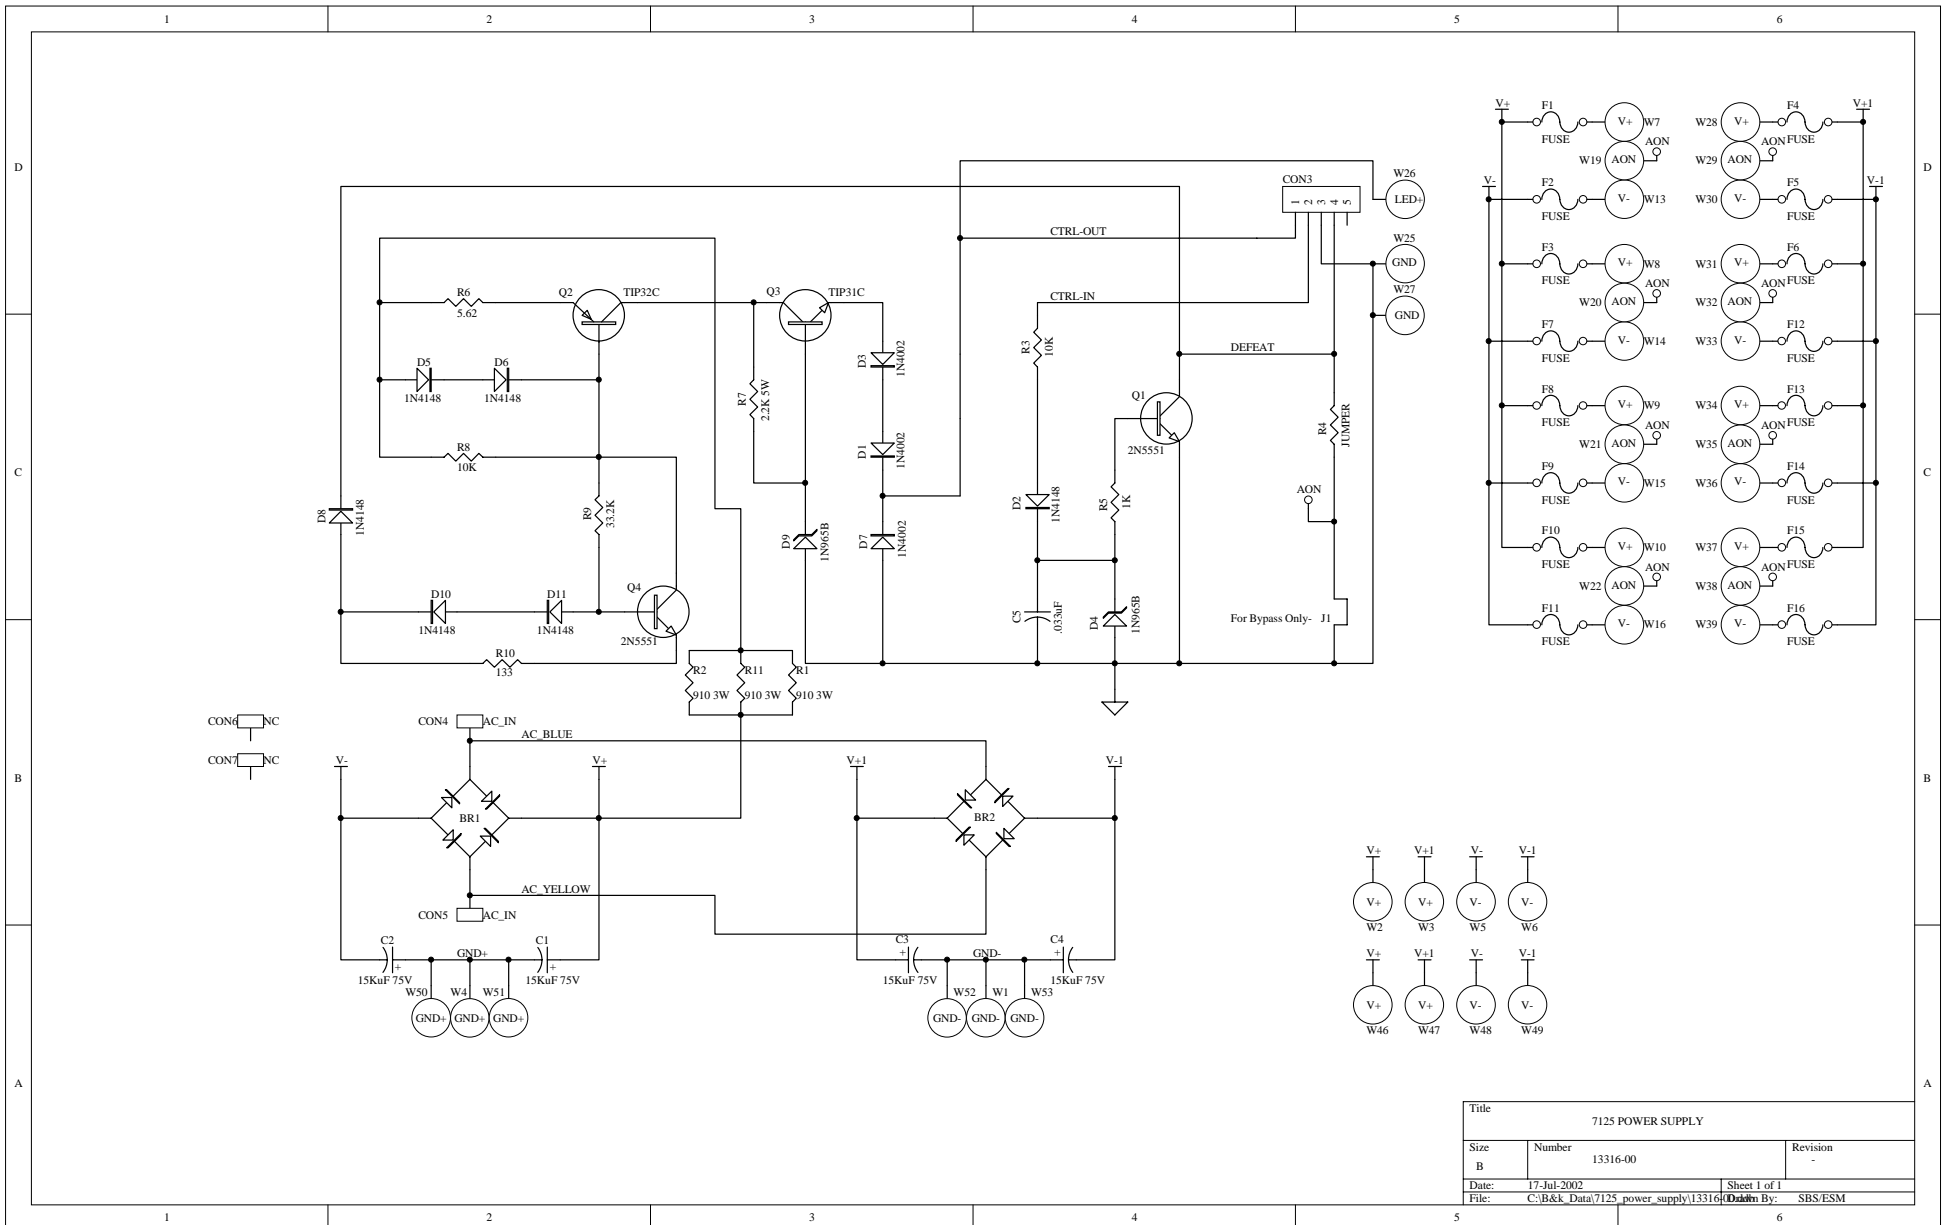

WE SIMPLY SOUND BETTER.

AV125.7-AV125.5

SERVICE MANUAL

B&K COMPONENTS, LTD.
2100 Old Union Road
Buffalo, New York 14227-2725
U.S.A.

B & K

WE SIMPLY SOUND BETTER.

Schematics

B&K COMPONENTS, LTD.
2100 Old Union Road
Buffalo, New York 14227-2725
U.S.A.

Title		7125 POWER SUPPLY	
Size	Number	Revision	
B	13316-00	-	
Date:	17-Jul-2002	Sheet 1 of 1	
File:	C:\B&k Data\7125_power_supply\13316	Drawn By:	SBS/ESM

Title			7270/7125 INPUT RCA BOARD		
Size	Number			Revision	
A		13333a00		REV A	
Date:	17-Jul-2002		Sheet of		
File:	C:\B&k_Data\7125_RCA_Board\13333a00		Drawn By: SBS		

Title			7125-7270 Balance Board		
Size	Number	Revision		Rev -	
A	13321-00				
Date:	17-Jul-2002	Sheet of	1 of 1		
File:	C:\B&k_Data\7125_Balance\13321-01.ddb	Drawn By:	SBS		

Title		
CONTROL I/O BOARD non-push button		
Size	Number	Revision
A	13428-00	REV -
Date:	17-Jul-2002	Sheet of
File:	C:\B&k_Data\Ctrl_IO\13428-00.ddb	Drawn By: SBS