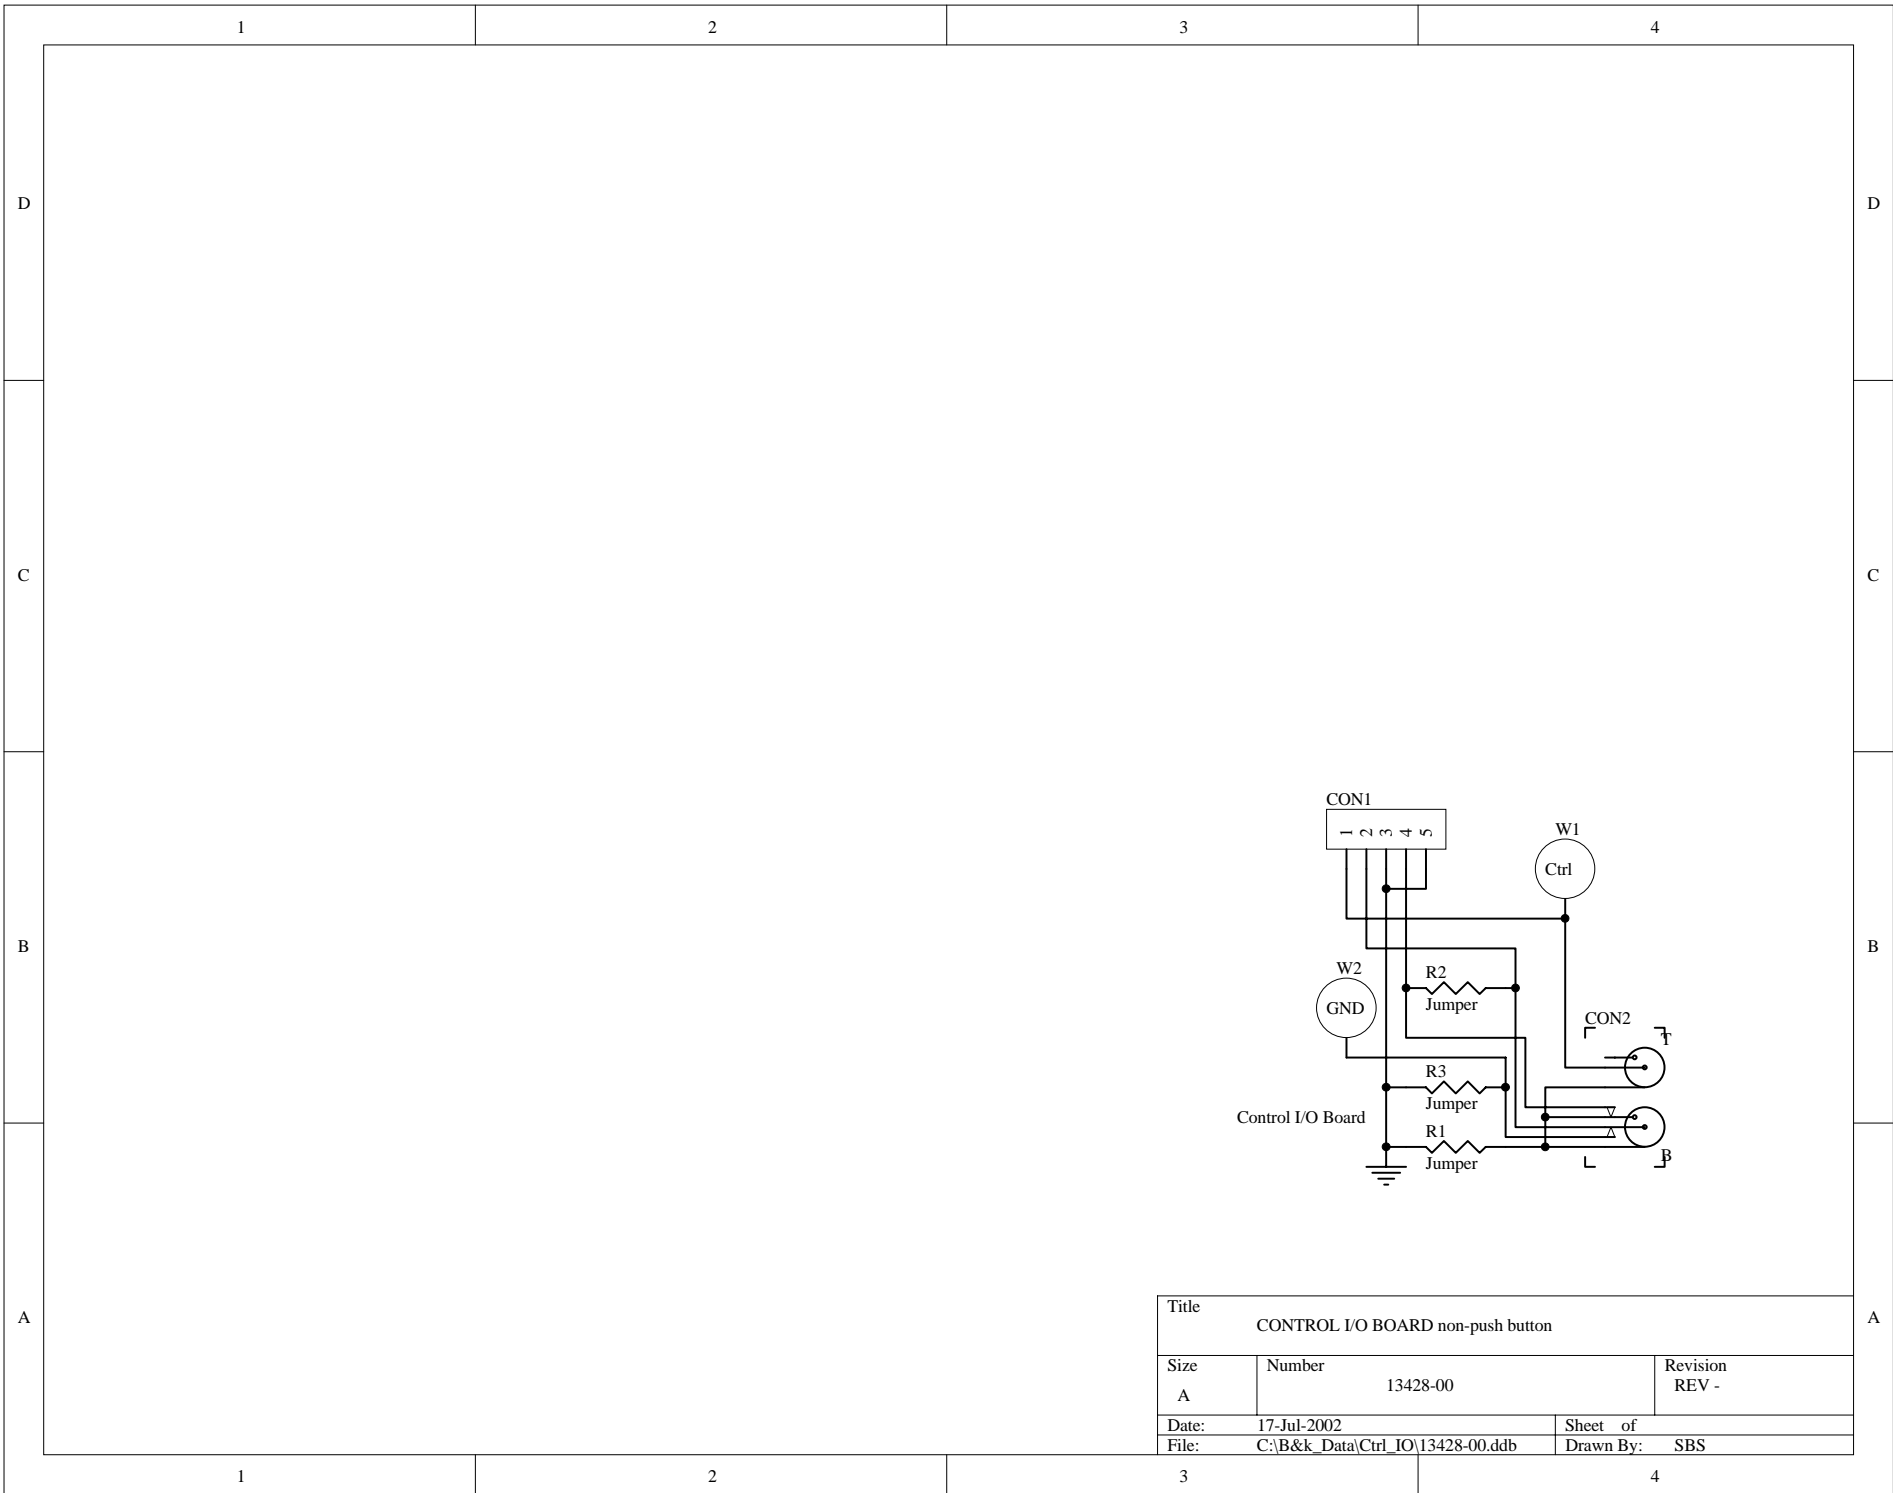

WE SIMPLY SOUND BETTER.

AV125.7-AV125.5

SERVICE MANUAL

B&K COMPONENTS, LTD.
2100 Old Union Road
Buffalo, New York 14227-2725
U.S.A.

B & K

WE SIMPLY SOUND BETTER.

Schematics

B&K COMPONENTS, LTD.
2100 Old Union Road
Buffalo, New York 14227-2725
U.S.A.

Title		7125 POWER SUPPLY	
Size	Number	Revision	
B	13316-00	-	
Date:	17-Jul-2002	Sheet 1 of 1	
File:	C:\B&k Data\7125_power_supply\13316	Drawn By:	SBS/ESM

Title			7270/7125 INPUT RCA BOARD		
Size	Number			Revision	
A		13333a00		REV A	
Date:	17-Jul-2002		Sheet of		
File:	C:\B&k_Data\7125_RCA_Board\13333a00		Drawn By: SBS		

Title			7125-7270 Balance Board		
Size	Number	Revision		Rev -	
A	13321-00				
Date:	17-Jul-2002	Sheet of	1 of 1		
File:	C:\B&k_Data\7125_Balance\13321-01.ddb	Drawn By:	SBS		

Title		
CONTROL I/O BOARD non-push button		
Size	Number	Revision
A	13428-00	REV -
Date:	17-Jul-2002	Sheet of
File:	C:\B&k_Data\Ctrl_IO\13428-00.ddb	Drawn By: SBS