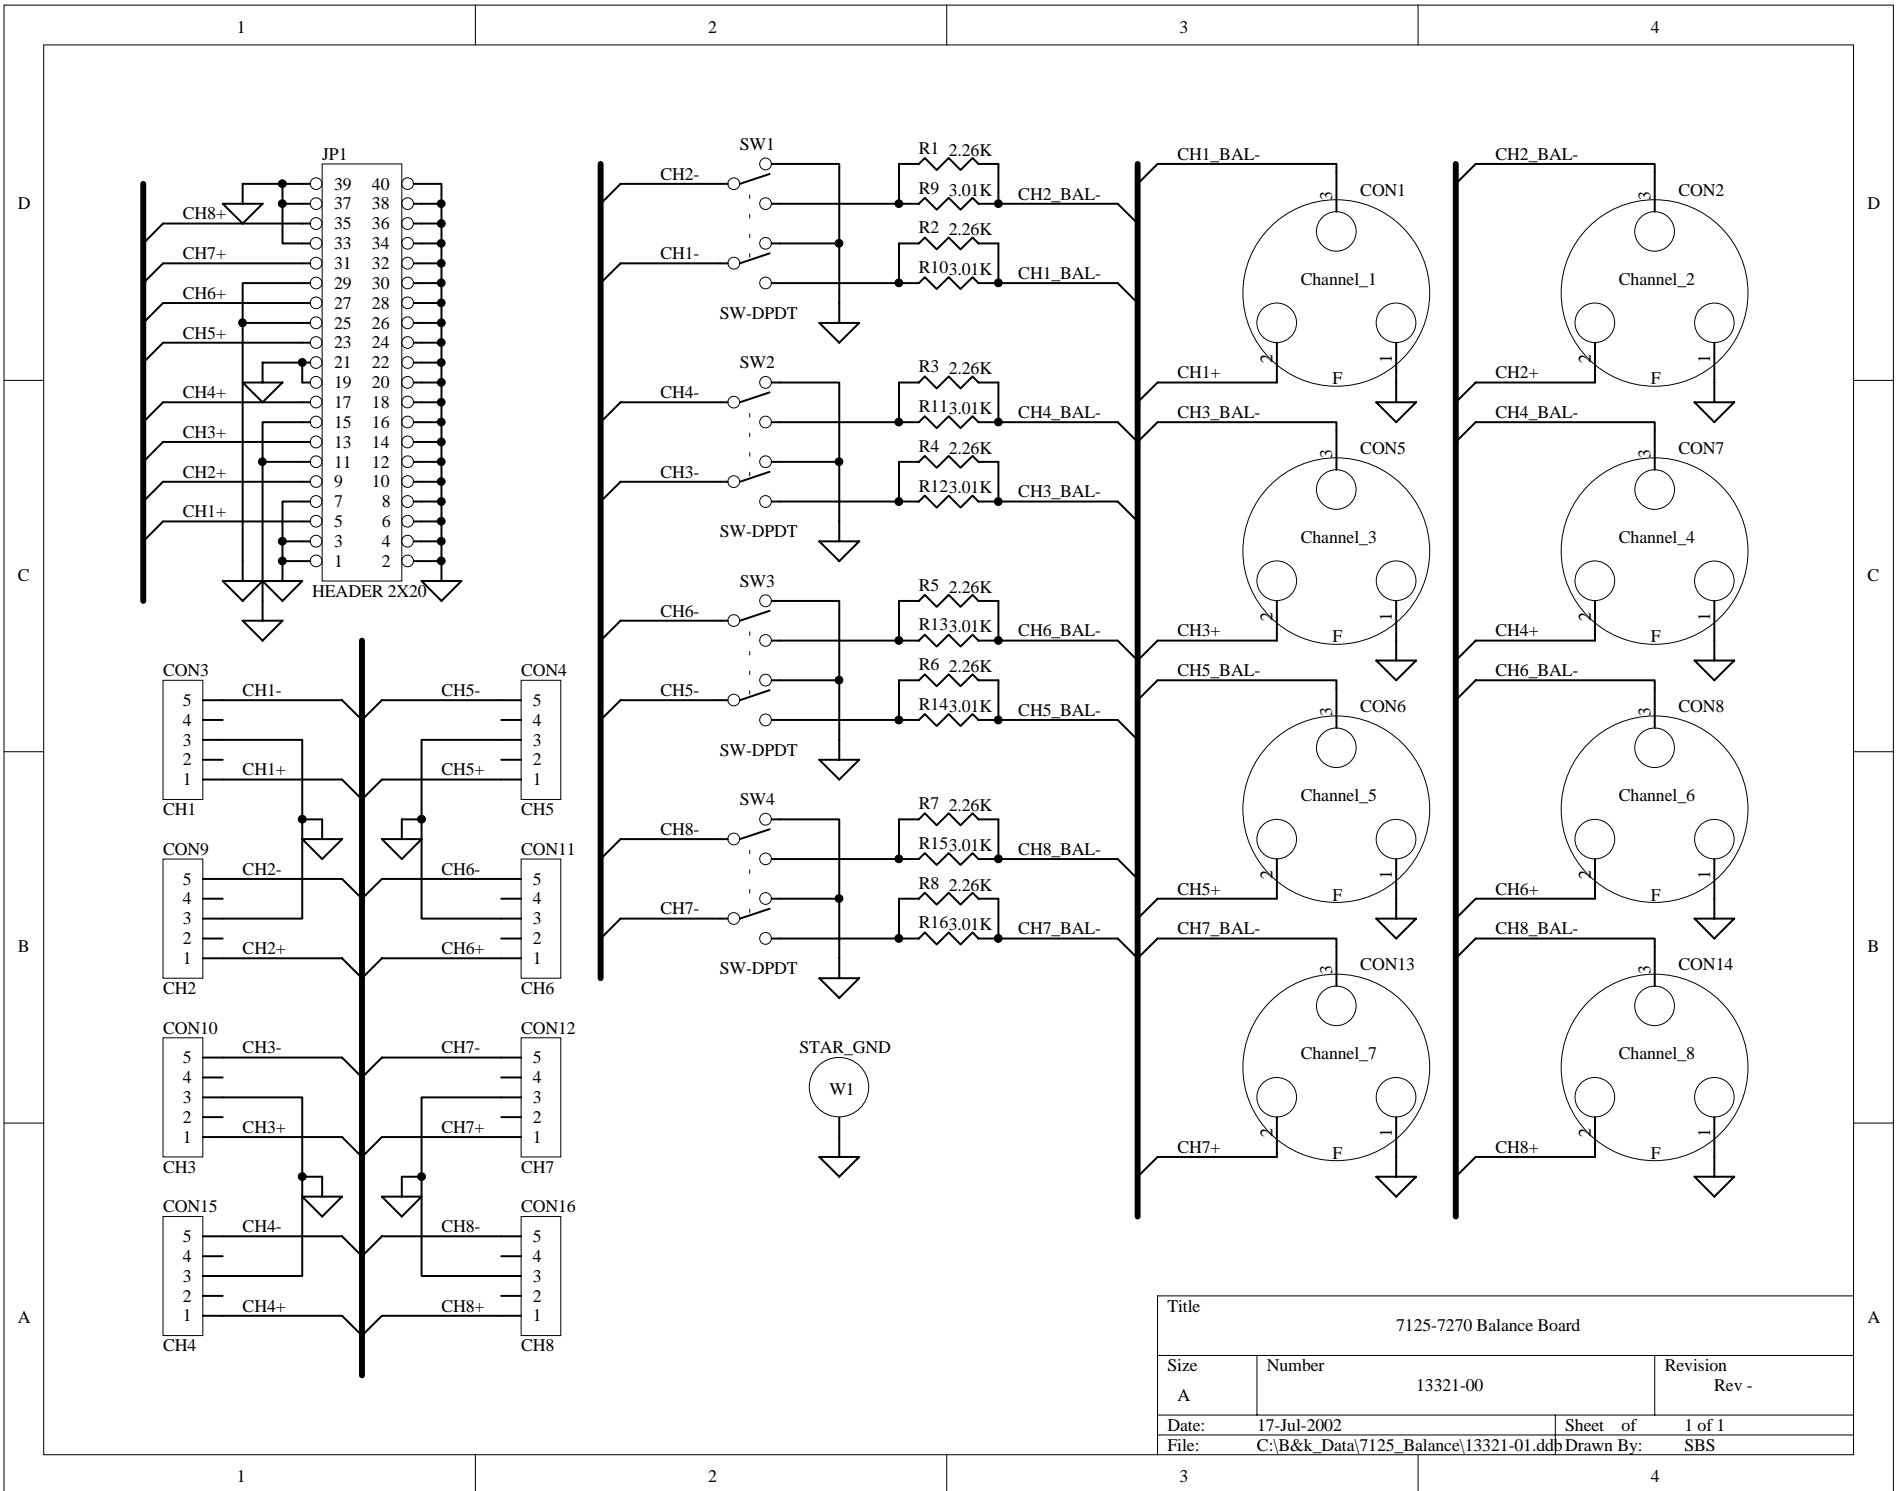

WE SIMPLY SOUND BETTER.

AV125.7-AV125.5

SERVICE MANUAL

B&K COMPONENTS, LTD.
2100 Old Union Road
Buffalo, New York 14227-2725
U.S.A.

B & K

WE SIMPLY SOUND BETTER.

Schematics

B&K COMPONENTS, LTD.
2100 Old Union Road
Buffalo, New York 14227-2725
U.S.A.

Title		7125 POWER SUPPLY	
Size	Number	Revision	
B	13316-00	-	
Date:	17-Jul-2002	Sheet 1 of 1	
File:	C:\B&k Data\7125_power_supply\13316	Drawn By:	SBS/ESM

Title			7270/7125 INPUT RCA BOARD		
Size	Number			Revision	
A		13333a00		REV A	
Date:	17-Jul-2002		Sheet of		
File:	C:\B&k_Data\7125_RCA_Board\13333a00		Drawn By: SBS		

Title			7125-7270 Balance Board		
Size	Number	Revision		Rev -	
A	13321-00				
Date:	17-Jul-2002	Sheet of	1 of 1		
File:	C:\B&k_Data\7125_Balance\13321-01.ddb	Drawn By:	SBS		

Title		
CONTROL I/O BOARD non-push button		
Size	Number	Revision
A	13428-00	REV -
Date:	17-Jul-2002	Sheet of
File:	C:\B&k_Data\Ctrl_IO\13428-00.ddb	Drawn By: SBS