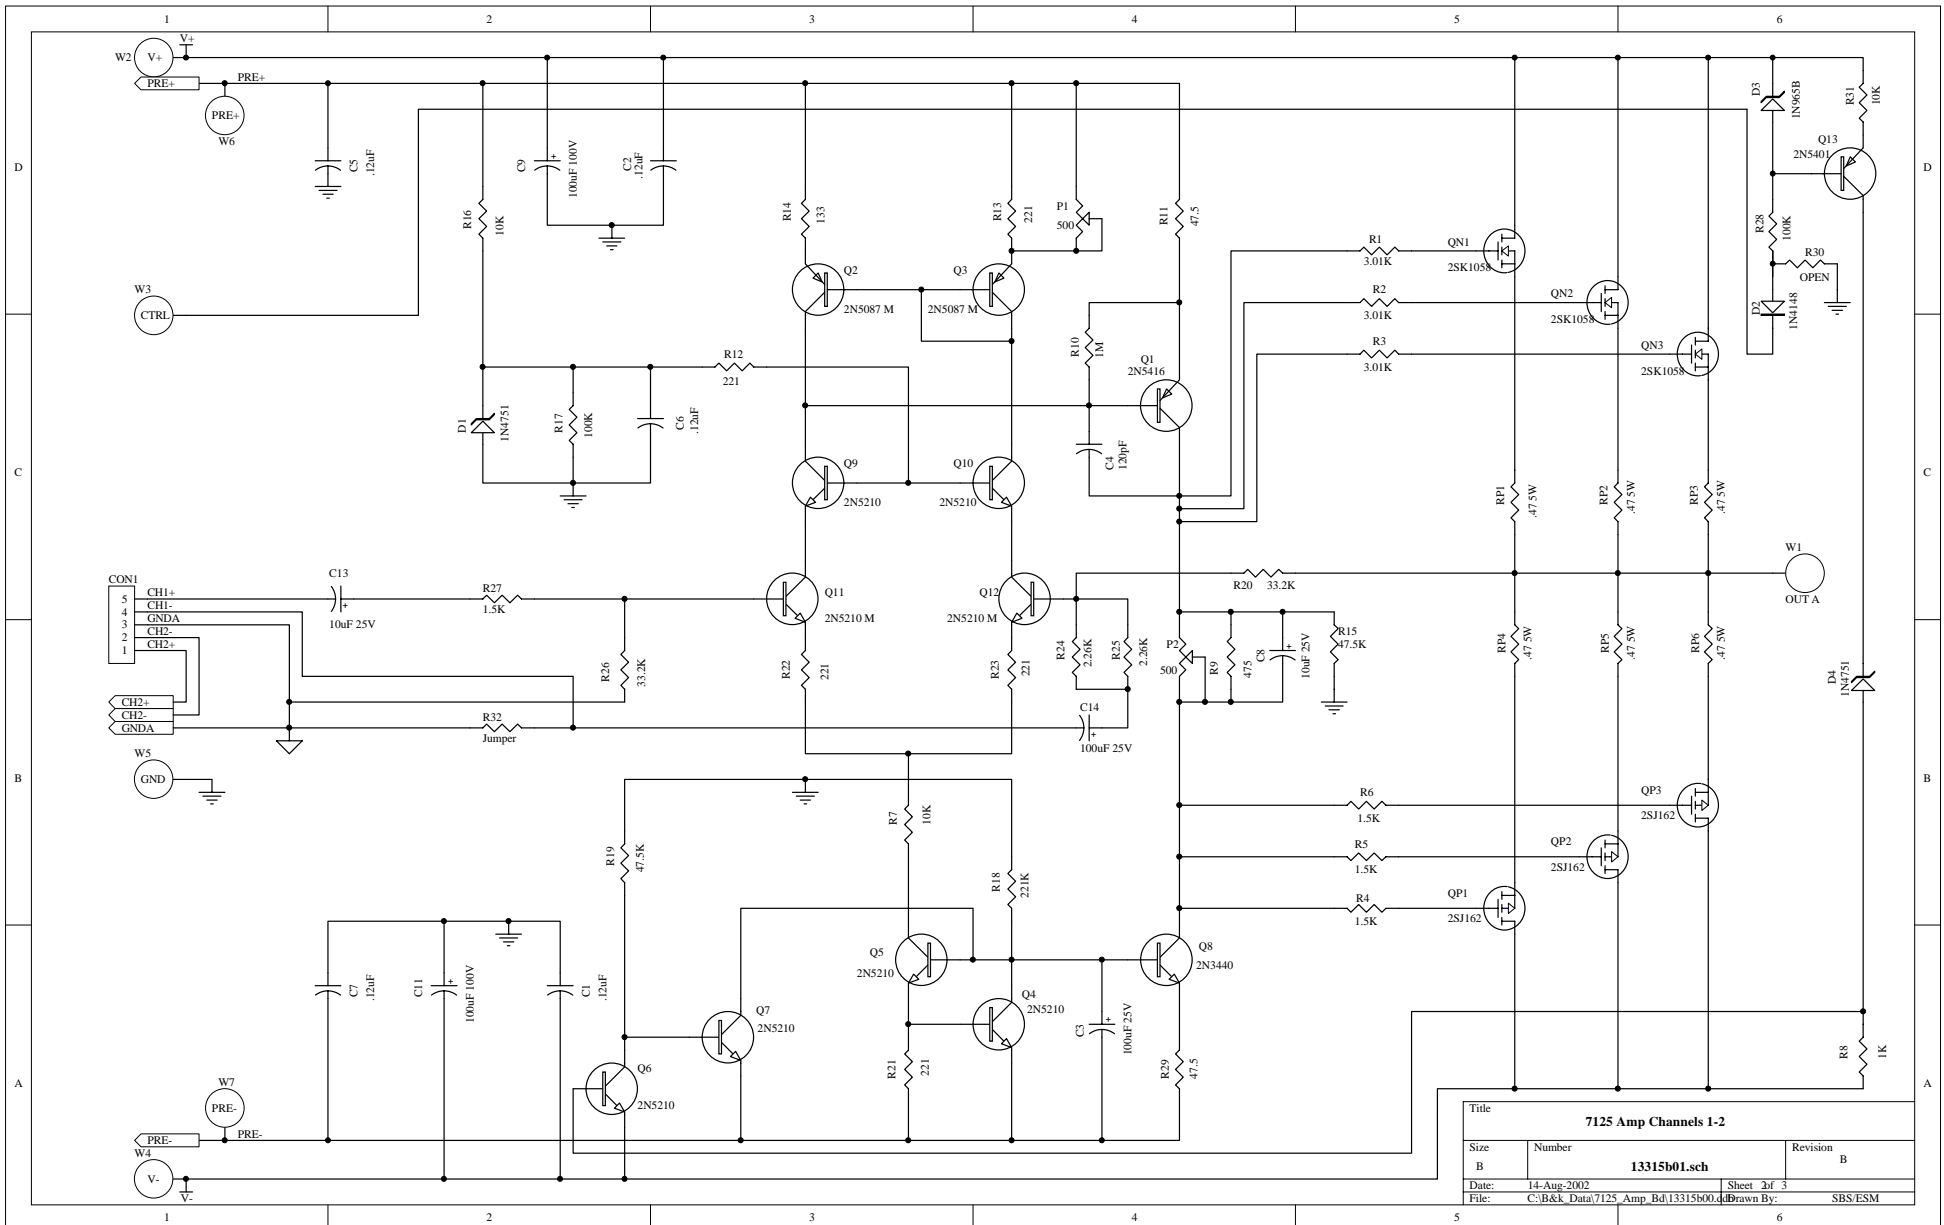

WE SIMPLY SOUND BETTER.

AV125.7-AV125.5

SERVICE MANUAL

B&K COMPONENTS, LTD.
2100 Old Union Road
Buffalo, New York 14227-2725
U.S.A.

B & K

WE SIMPLY SOUND BETTER.

Schematics

B&K COMPONENTS, LTD.
2100 Old Union Road
Buffalo, New York 14227-2725
U.S.A.

Title		7125 POWER SUPPLY	
Size	Number	Revision	
B	13316-00	-	
Date:	17-Jul-2002	Sheet 1 of 1	
File:	C:\B&k Data\7125_power_supply\13316	Drawn By:	SBS/ESM

Title			7270/7125 INPUT RCA BOARD		
Size	Number			Revision	
A		13333a00		REV A	
Date:	17-Jul-2002		Sheet of		
File:	C:\B&k_Data\7125_RCA_Board\13333a00		Drawn By: SBS		

Title			7125-7270 Balance Board		
Size	Number	Revision		Rev -	
A	13321-00				
Date:	17-Jul-2002	Sheet of	1 of 1		
File:	C:\B&k_Data\7125_Balance\13321-01.ddb	Drawn By:	SBS		

Title		
CONTROL I/O BOARD non-push button		
Size	Number	Revision
A	13428-00	REV -
Date:	17-Jul-2002	Sheet of
File:	C:\B&k_Data\Ctrl_IO\13428-00.ddb	Drawn By: SBS