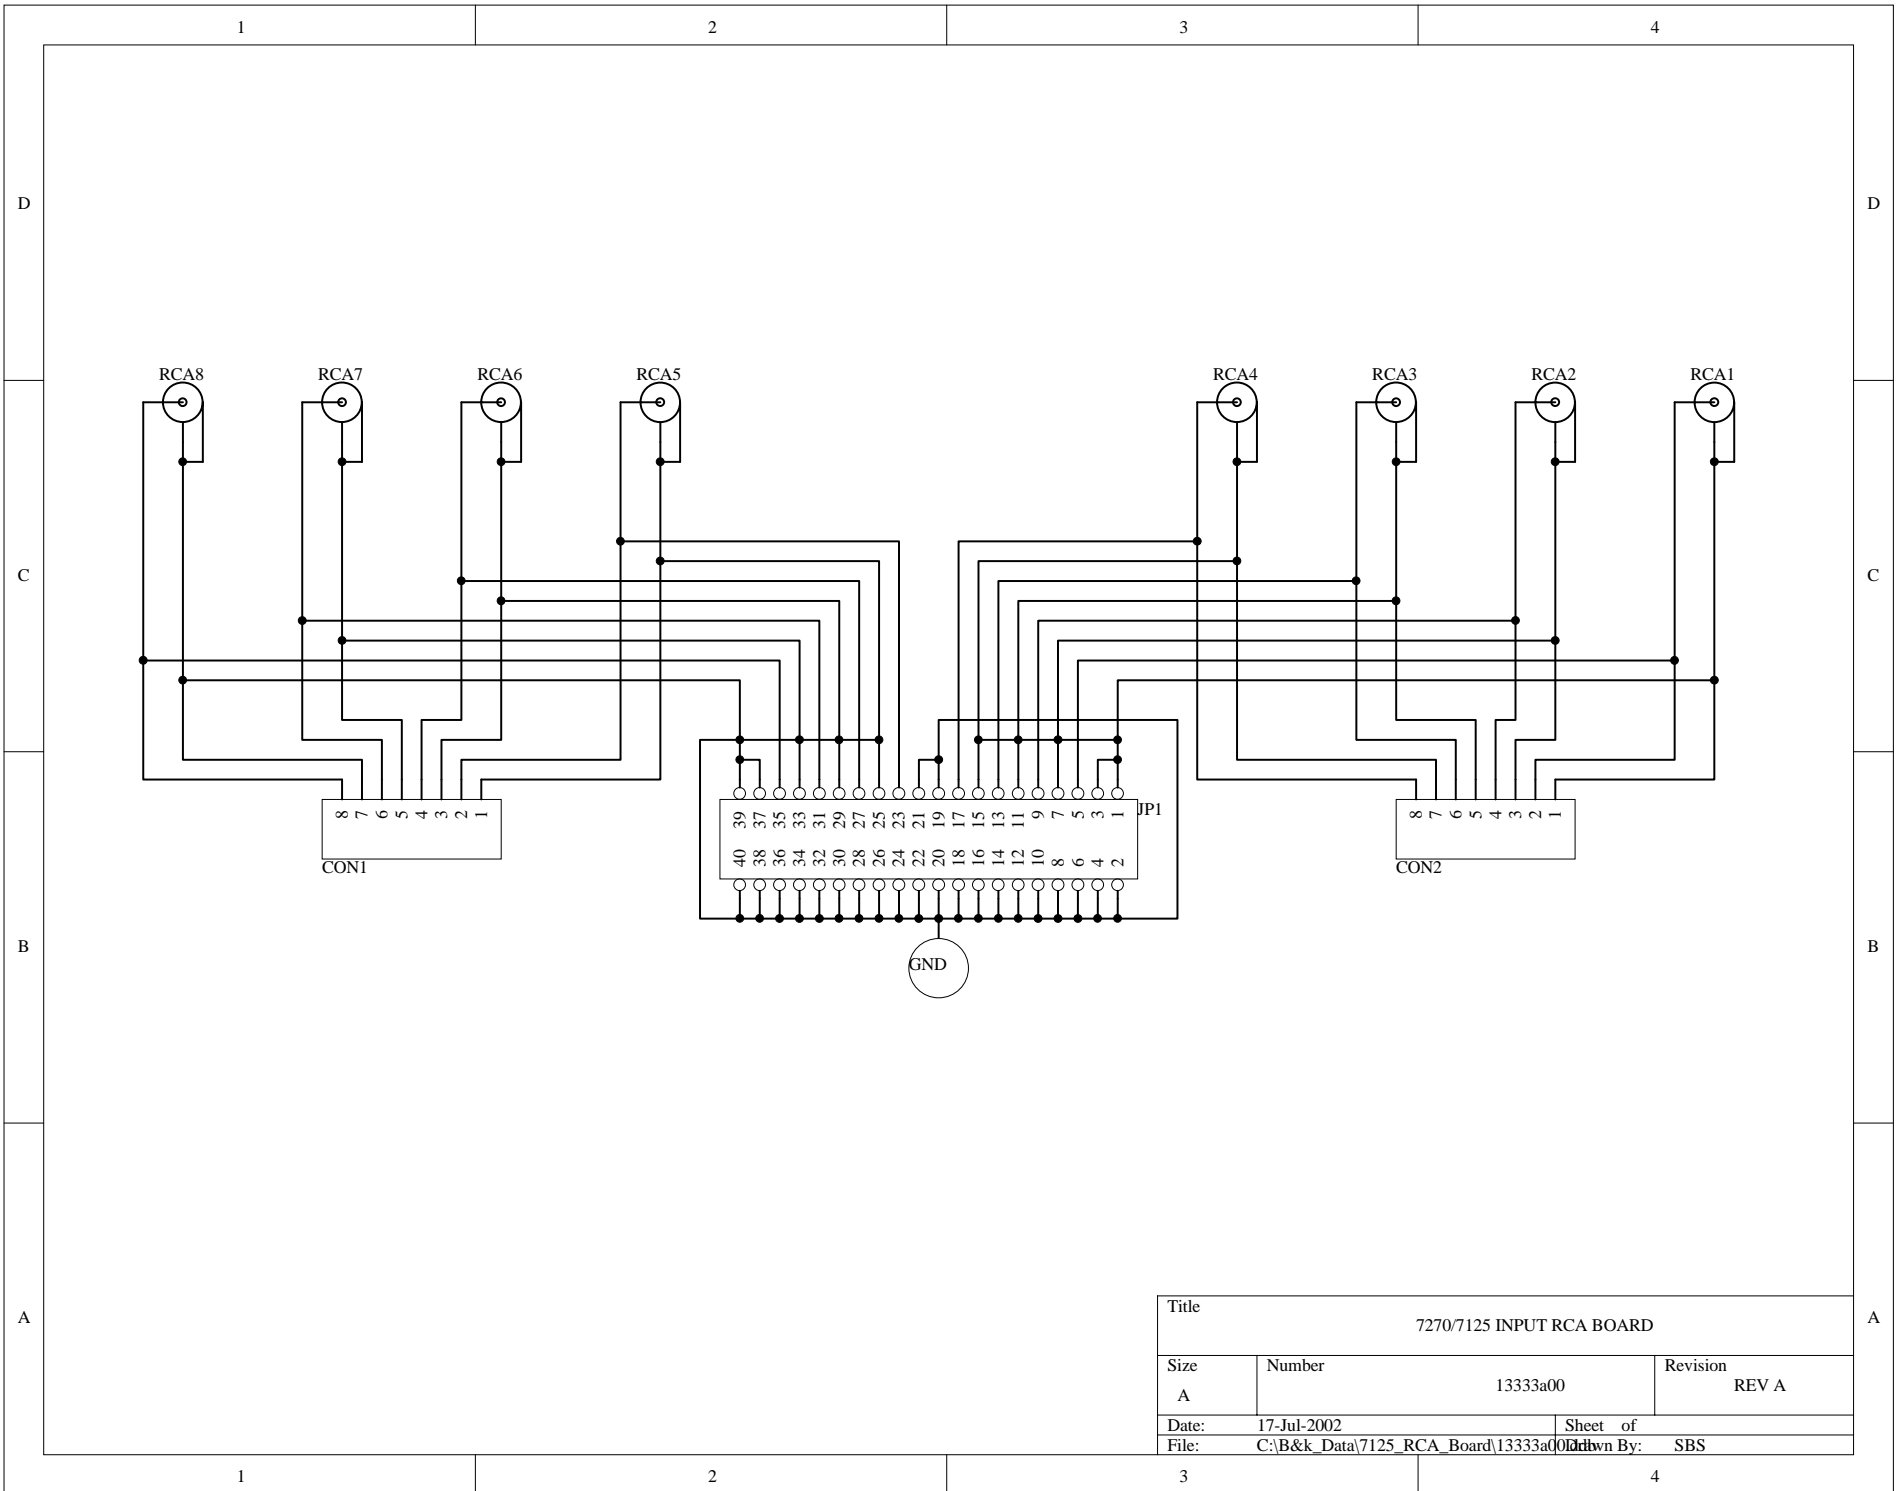

WE SIMPLY SOUND BETTER.

AV125.7-AV125.5

SERVICE MANUAL

B&K COMPONENTS, LTD.
2100 Old Union Road
Buffalo, New York 14227-2725
U.S.A.

B & K

WE SIMPLY SOUND BETTER.

Schematics

B&K COMPONENTS, LTD.
2100 Old Union Road
Buffalo, New York 14227-2725
U.S.A.

Title		7125 POWER SUPPLY	
Size	Number	Revision	
B	13316-00	-	
Date:	17-Jul-2002	Sheet 1 of 1	
File:	C:\B&k Data\7125_power_supply\13316	Drawn By:	SBS/ESM

Title			7270/7125 INPUT RCA BOARD		
Size	Number			Revision	
A		13333a00		REV A	
Date:	17-Jul-2002		Sheet of		
File:	C:\B&k_Data\7125_RCA_Board\13333a00		Drawn By: SBS		

Title			7125-7270 Balance Board		
Size	Number	Revision		Rev -	
A	13321-00				
Date:	17-Jul-2002	Sheet of	1 of 1		
File:	C:\B&k_Data\7125_Balance\13321-01.ddb	Drawn By:	SBS		

Title		
CONTROL I/O BOARD non-push button		
Size	Number	Revision
A	13428-00	REV -
Date:	17-Jul-2002	Sheet of
File:	C:\B&k_Data\Ctrl_IO\13428-00.ddb	Drawn By: SBS