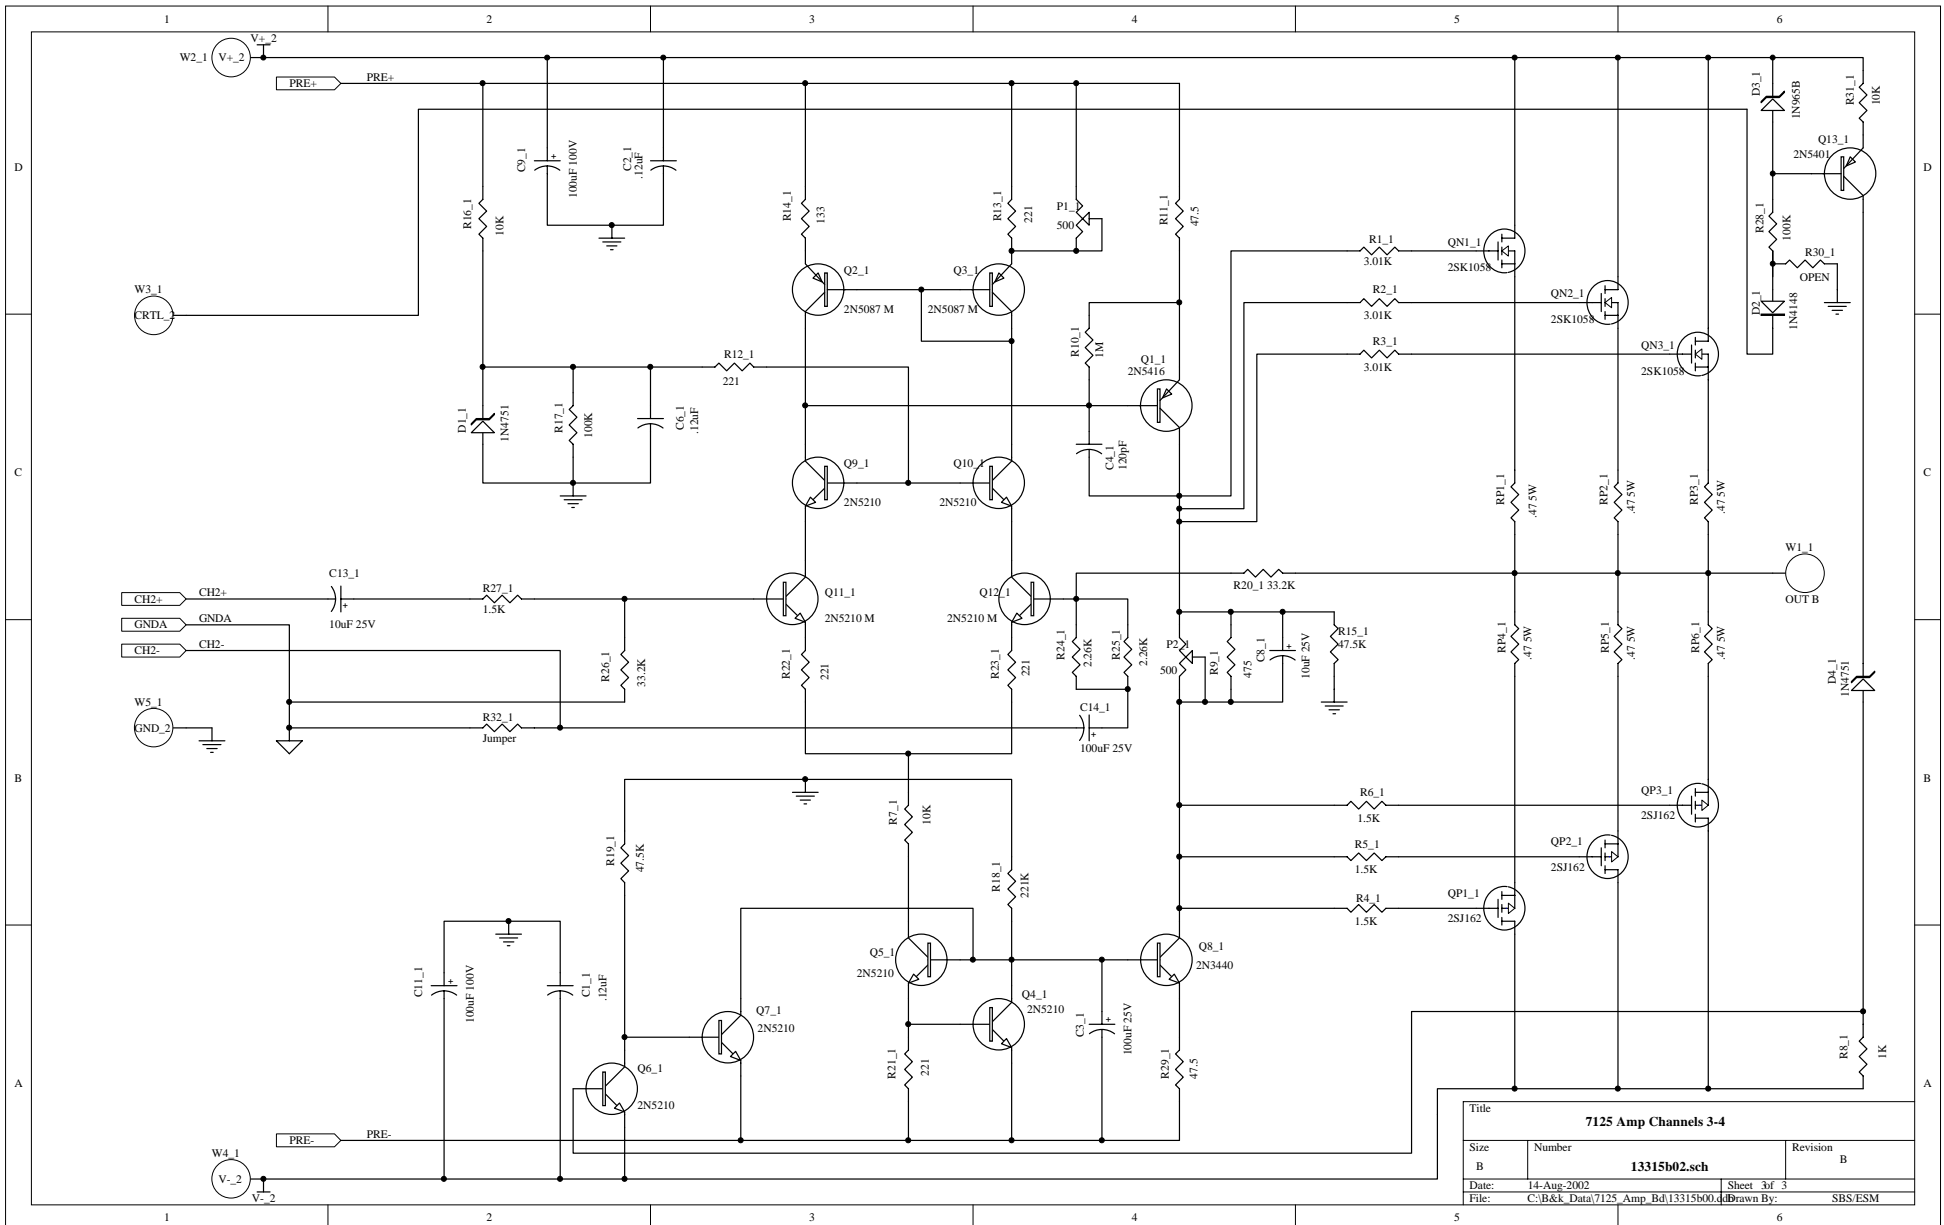

WE SIMPLY SOUND BETTER.

AV125.7-AV125.5

SERVICE MANUAL

B&K COMPONENTS, LTD.
2100 Old Union Road
Buffalo, New York 14227-2725
U.S.A.

B & K

WE SIMPLY SOUND BETTER.

Schematics

B&K COMPONENTS, LTD.
2100 Old Union Road
Buffalo, New York 14227-2725
U.S.A.

Title		7125 POWER SUPPLY	
Size	Number	Revision	
B	13316-00	-	
Date:	17-Jul-2002	Sheet 1 of 1	
File:	C:\B&k Data\7125_power_supply\13316	Drawn By:	SBS/ESM

Title			7270/7125 INPUT RCA BOARD		
Size	Number			Revision	
A		13333a00		REV A	
Date:	17-Jul-2002		Sheet of		
File:	C:\B&k_Data\7125_RCA_Board\13333a00		Drawn By: SBS		

Title			7125-7270 Balance Board		
Size	Number	Revision		Rev -	
A	13321-00				
Date:	17-Jul-2002	Sheet of	1 of 1		
File:	C:\B&k_Data\7125_Balance\13321-01.ddb	Drawn By:	SBS		

Title		
CONTROL I/O BOARD non-push button		
Size	Number	Revision
A	13428-00	REV -
Date:	17-Jul-2002	Sheet of
File:	C:\B&k_Data\Ctrl_IO\13428-00.ddb	Drawn By: SBS