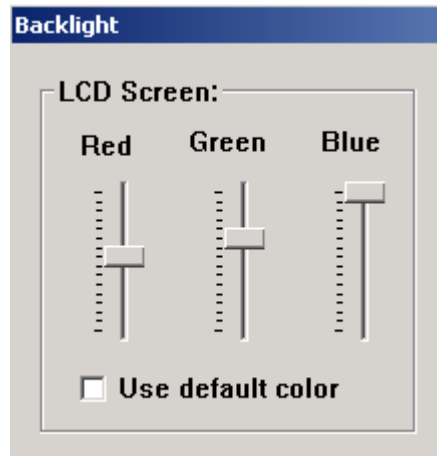

CK 2.2 Color Chart

Aqua

Lime Green

Grape

Seafoam Green

Bronze

Sky Blue

Vibrant Green

Pine Green

Blush Wine

Gray

Blue Sky

Newsprint

Neon Green

Baby Blue

Light Yellow