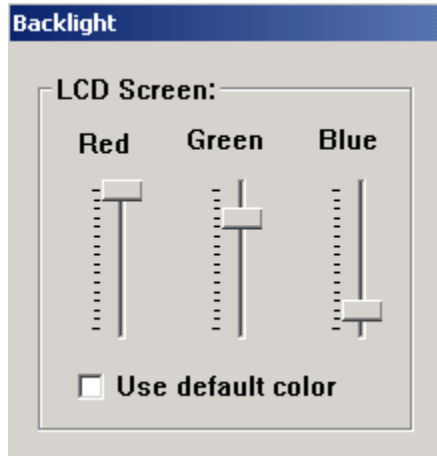

CK 2.2 Color Chart

Aqua

Lime Green

Grape

Seafoam Green

Bronze

Sky Blue

Vibrant Green

Pine Green

Blush Wine

Gray

Blue Sky

Newsprint

Neon Green

Baby Blue

Light Yellow