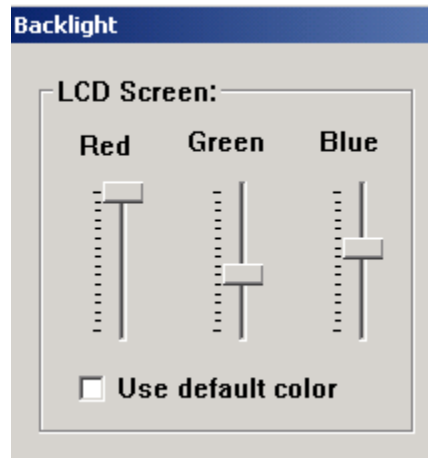

CK 2.2 Color Chart

Aqua

Lime Green

Grape

Seafoam Green

Bronze

Sky Blue

Vibrant Green

Pine Green

Blush Wine

Gray

Blue Sky

Newsprint

Neon Green

Baby Blue

Light Yellow