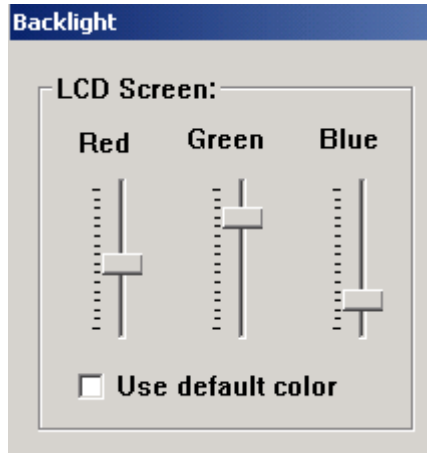

CK 2.2 Color Chart

Aqua

Lime Green

Grape

Seafoam Green

Bronze

Sky Blue

Vibrant Green

Pine Green

Blush Wine

Gray

Blue Sky

Newsprint

Neon Green

Baby Blue

Light Yellow