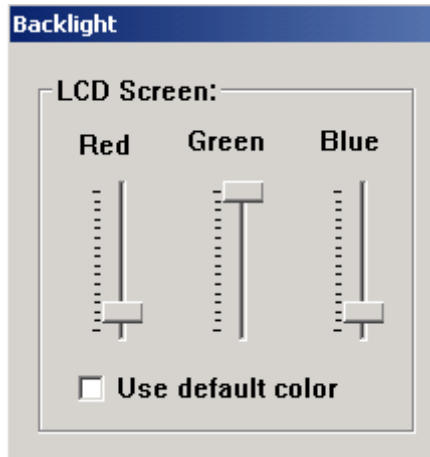

CK 2.2 Color Chart

Aqua

Lime Green

Grape

Seafoam Green

Bronze

Sky Blue

Vibrant Green

Pine Green

Blush Wine

Gray

Blue Sky

Newsprint

Neon Green

Baby Blue

Light Yellow