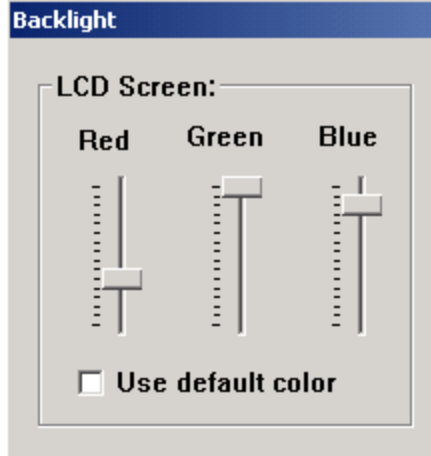

CK 2.2 Color Chart

Aqua

Lime Green

Grape

Seafoam Green

Bronze

Sky Blue

Vibrant Green

Pine Green

Blush Wine

Gray

Blue Sky

Newsprint

Neon Green

Baby Blue

Light Yellow