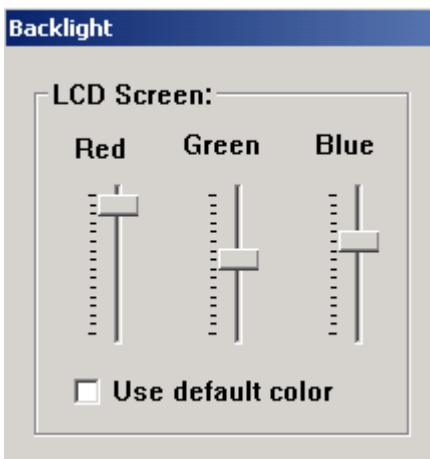

CK 2.2 Color Chart

Aqua

Lime Green

Grape

Seafoam Green

Bronze

Sky Blue

Vibrant Green

Pine Green

Blush Wine

Gray

Blue Sky

Newsprint

Neon Green

Baby Blue

Light Yellow