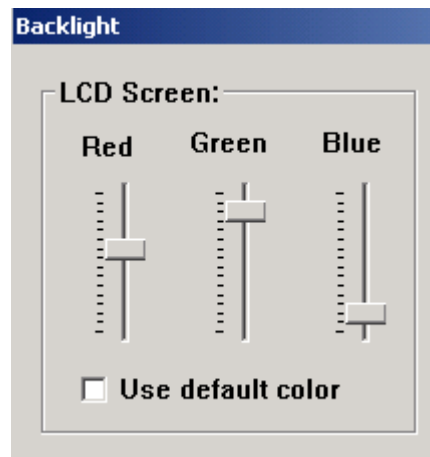

CK 2.2 Color Chart

Aqua

Lime Green

Grape

Seafoam Green

Bronze

Sky Blue

Vibrant Green

Pine Green

Blush Wine

Gray

Blue Sky

Newsprint

Neon Green

Baby Blue

Light Yellow