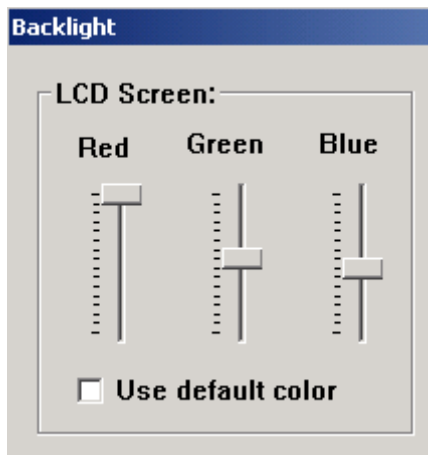

CK 2.2 Color Chart

Aqua

Lime Green

Grape

Seafoam Green

Bronze

Sky Blue

Vibrant Green

Pine Green

Blush Wine

Gray

Blue Sky

Newsprint

Neon Green

Baby Blue

Light Yellow