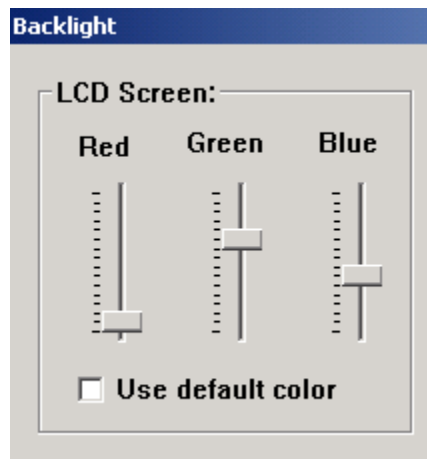

CK 2.2 Color Chart

Aqua

Lime Green

Grape

Seafoam Green

Bronze

Sky Blue

Vibrant Green

Pine Green

Blush Wine

Gray

Blue Sky

Newsprint

Neon Green

Baby Blue

Light Yellow