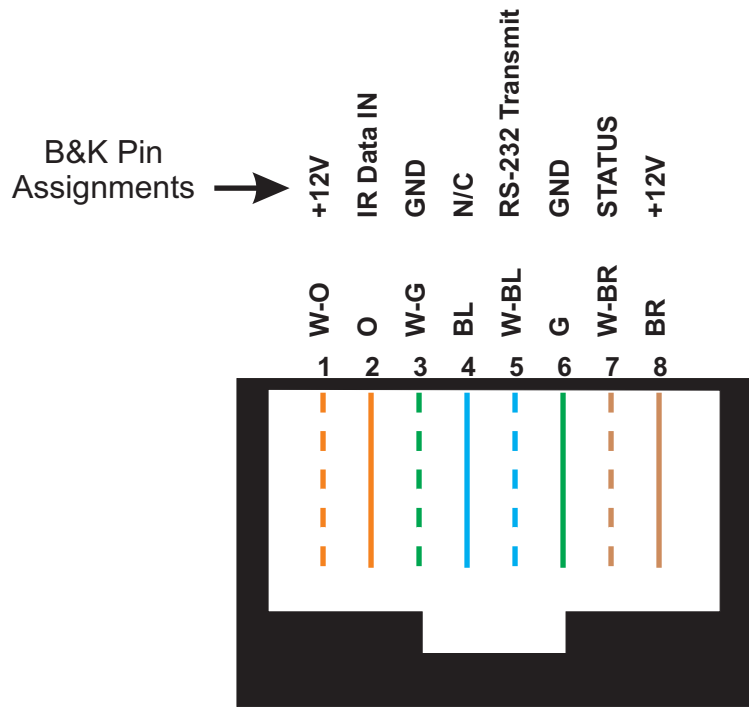

Standard for T568B

Looking into RJ-45 Female connector

- White Orange (W-O)
- Orange (O)
- White Green (W-G)
- Blue (BL)
- White Blue (W-BL)
- Green (G)
- White Brown (W-BR)
- Brown (BR)

Looking at bottom view of RJ-45 Male connector

Looking at top view of RJ-45 Male connector