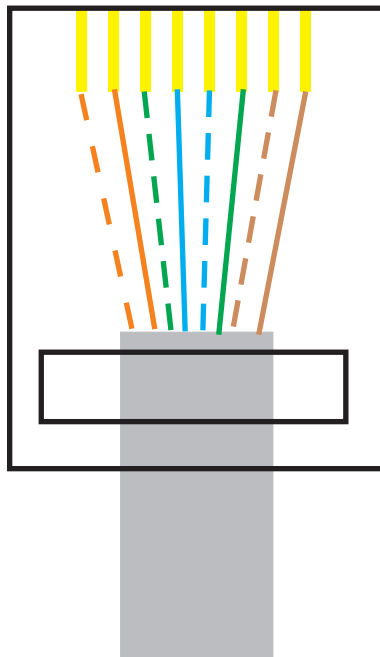

Standard for T568B

Looking into RJ-45 Female connector

- White Orange (W-O)
- Orange (O)
- White Green (W-G)
- Blue (BL)
- White Blue (W-BL)
- Green (G)
- White Brown (W-BR)
- Brown (BR)

Looking at bottom view of RJ-45 Male connector

Looking at top view of RJ-45 Male connector