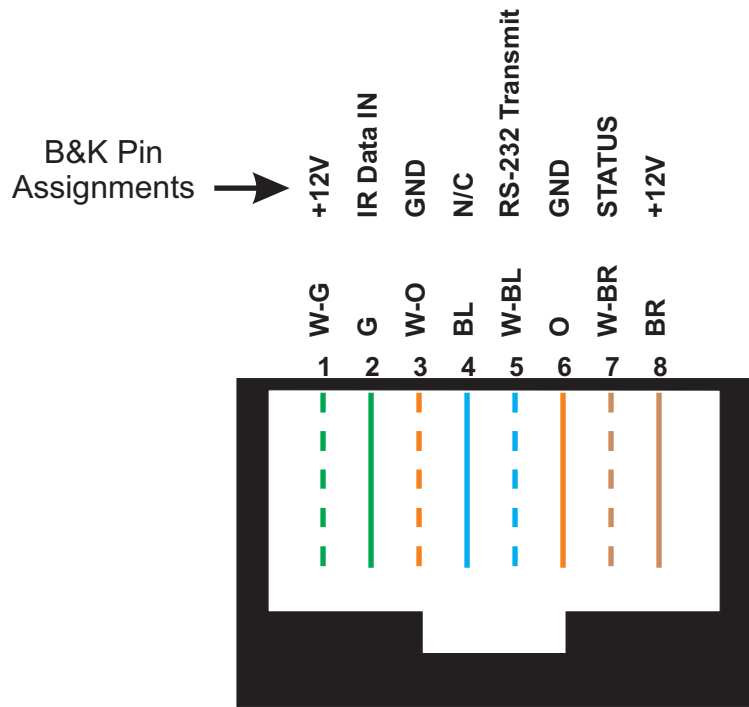

Standard for T568A

Looking into RJ-45 Female connector

- White Orange (W-O)
- Orange (O)
- White Green (W-G)
- Blue (BL)
- White Blue (W-BL)
- Green (G)
- White Brown (W-BR)
- Brown (BR)

Looking at bottom view of RJ-45 Male connector

Looking at top view of RJ-45 Male connector