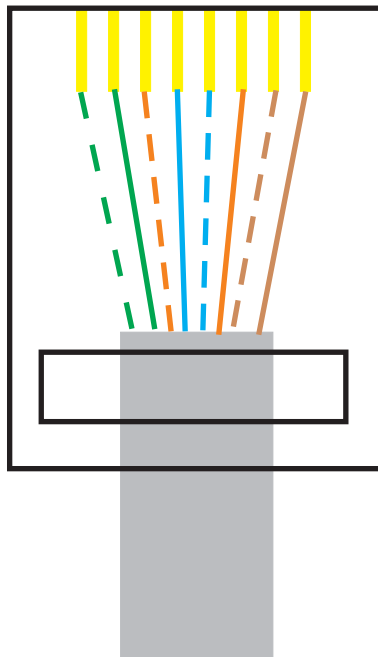

Standard for T568A

Looking into RJ-45 Female connector

- White Orange (W-O)
- Orange (O)
- White Green (W-G)
- Blue (BL)
- White Blue (W-BL)
- Green (G)
- White Brown (W-BR)
- Brown (BR)

Looking at bottom view of RJ-45 Male connector

Looking at top view of RJ-45 Male connector