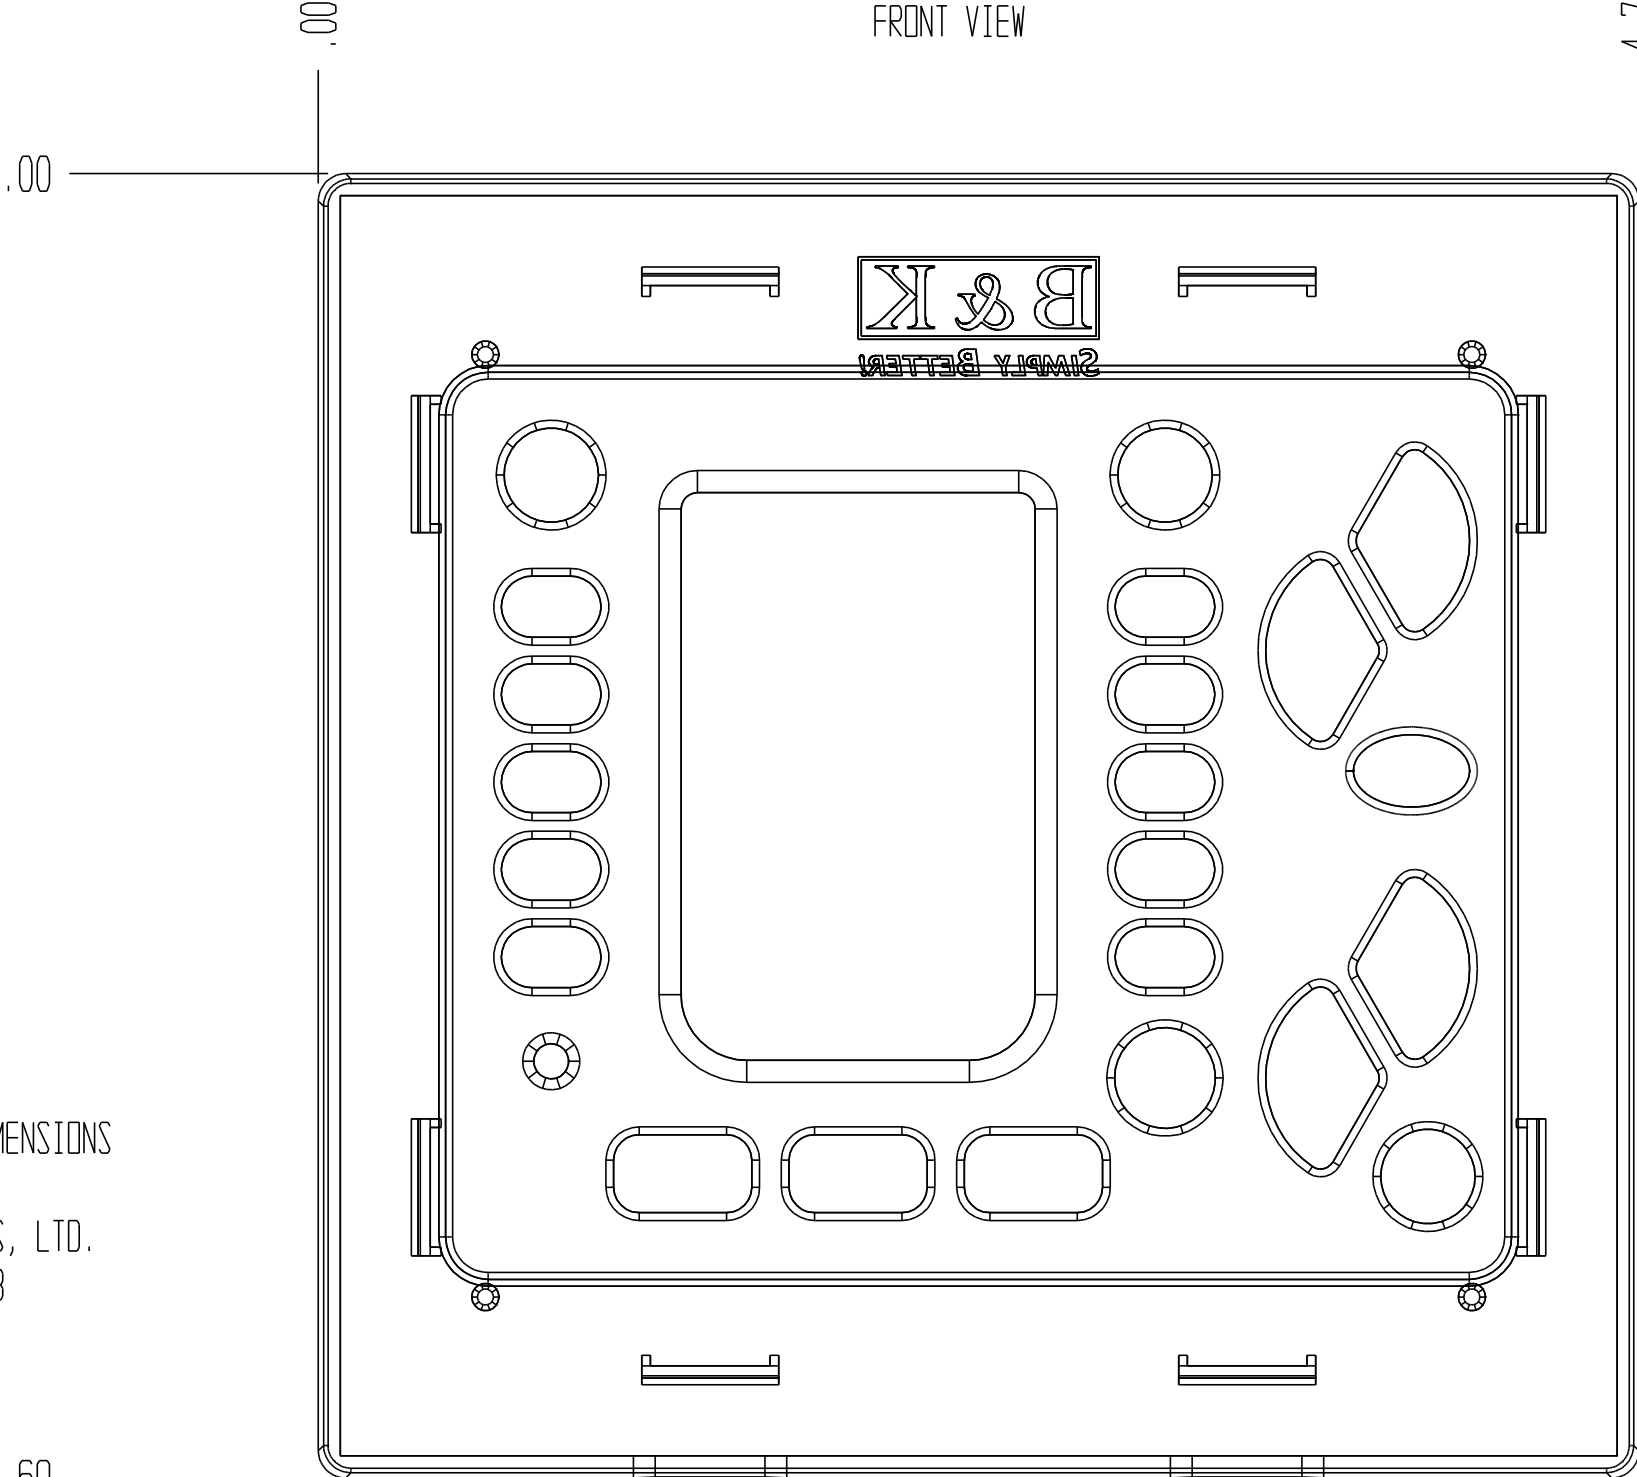

FRONT VIEW

FRONT VIEW DIMENSIONS
 CK1.2 KEYPAD
 B&K COMPONENTS, LTD.
 COPYRIGHT 2003

TOP VIEW DIMENSIONS
CK1.2 KEYPAD
B&K COMPONENTS, LTD.
COPYRIGHT 2003

FRONT SIDE
OF KEYPAD

REAR SIDE
OF KEYPAD

SIDE VIEW DIMENSIONS
CK1.2 KEYPAD
B&K COMPONENTS, LTD.
COPYRIGHT 2003