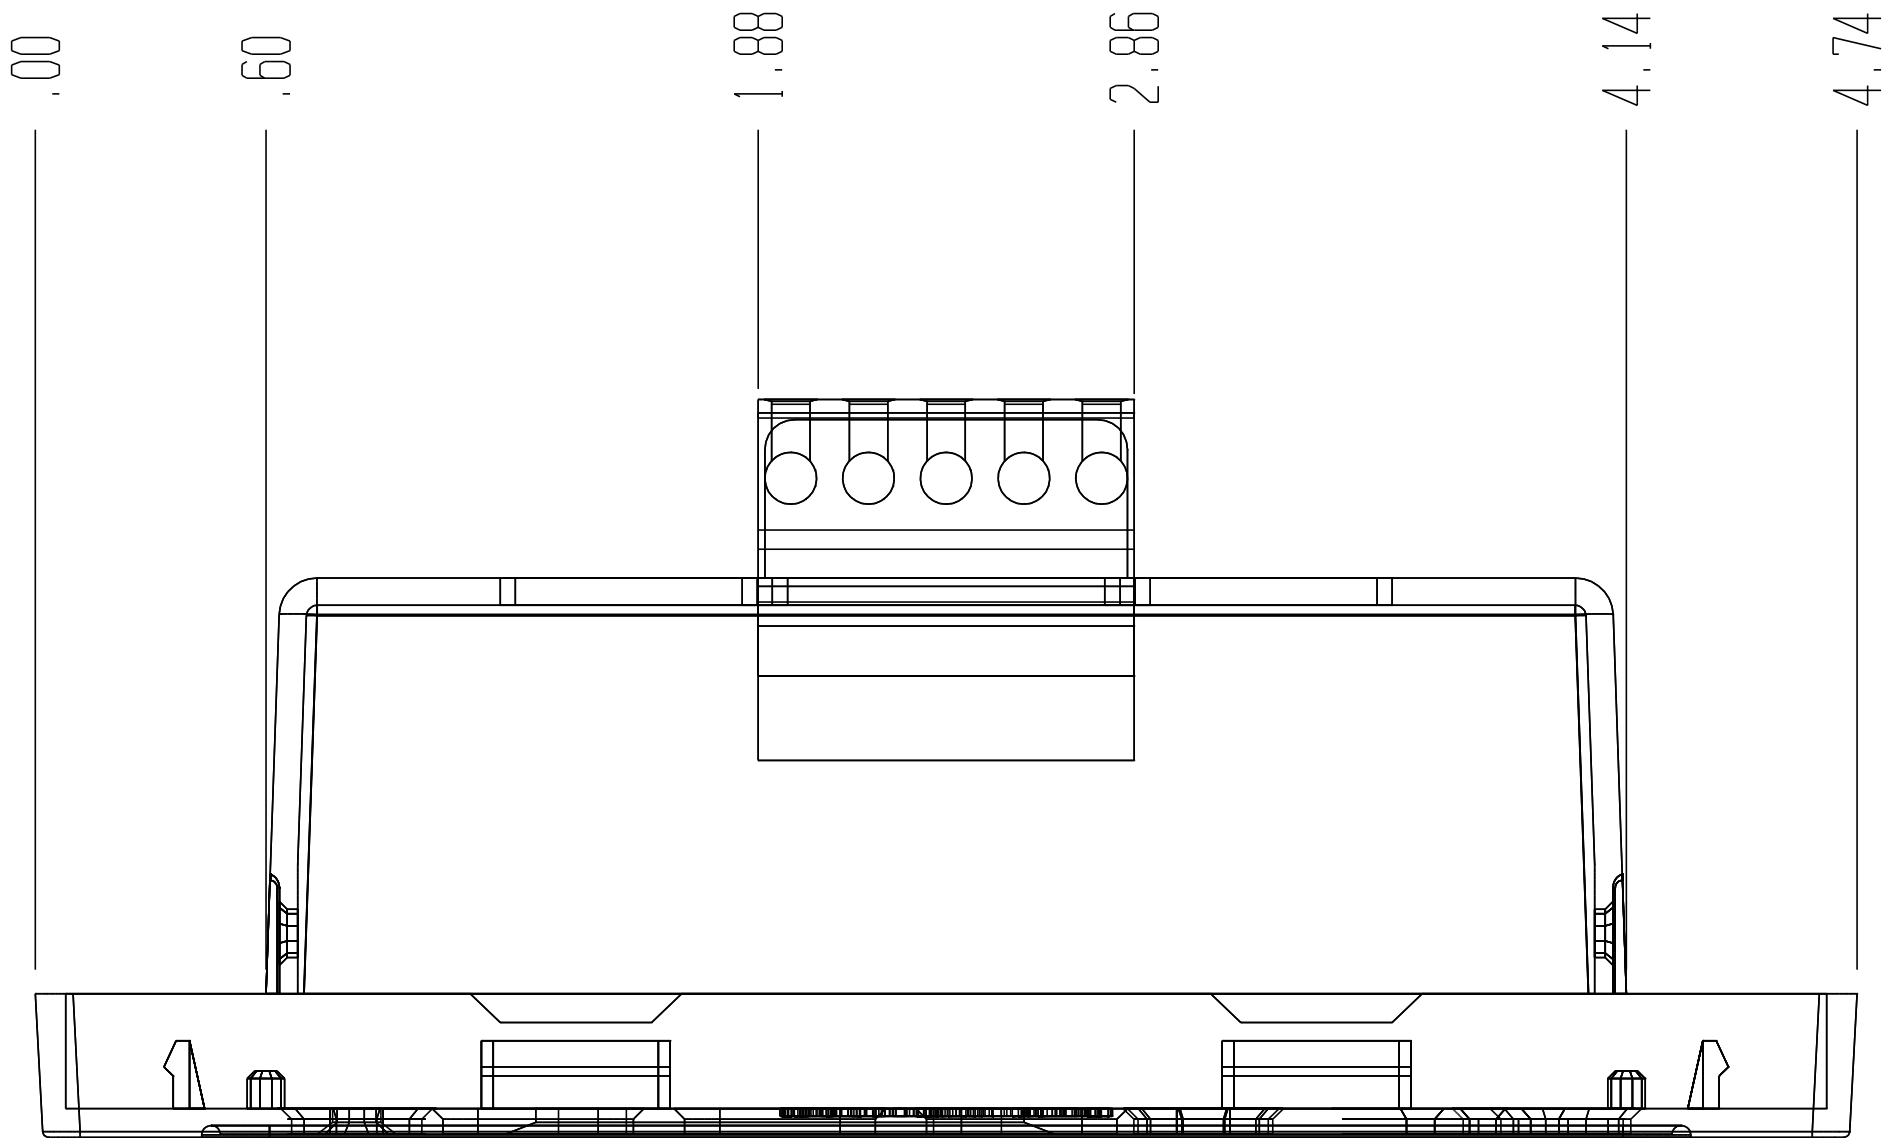

FRONT VIEW

FRONT VIEW DIMENSIONS
 CK1.2 KEYPAD
 B&K COMPONENTS, LTD.
 COPYRIGHT 2003

TOP VIEW DIMENSIONS
CK1.2 KEYPAD
B&K COMPONENTS, LTD.
COPYRIGHT 2003

FRONT SIDE
OF KEYPAD

REAR SIDE
OF KEYPAD

SIDE VIEW DIMENSIONS
CK1.2 KEYPAD
B&K COMPONENTS, LTD.
COPYRIGHT 2003