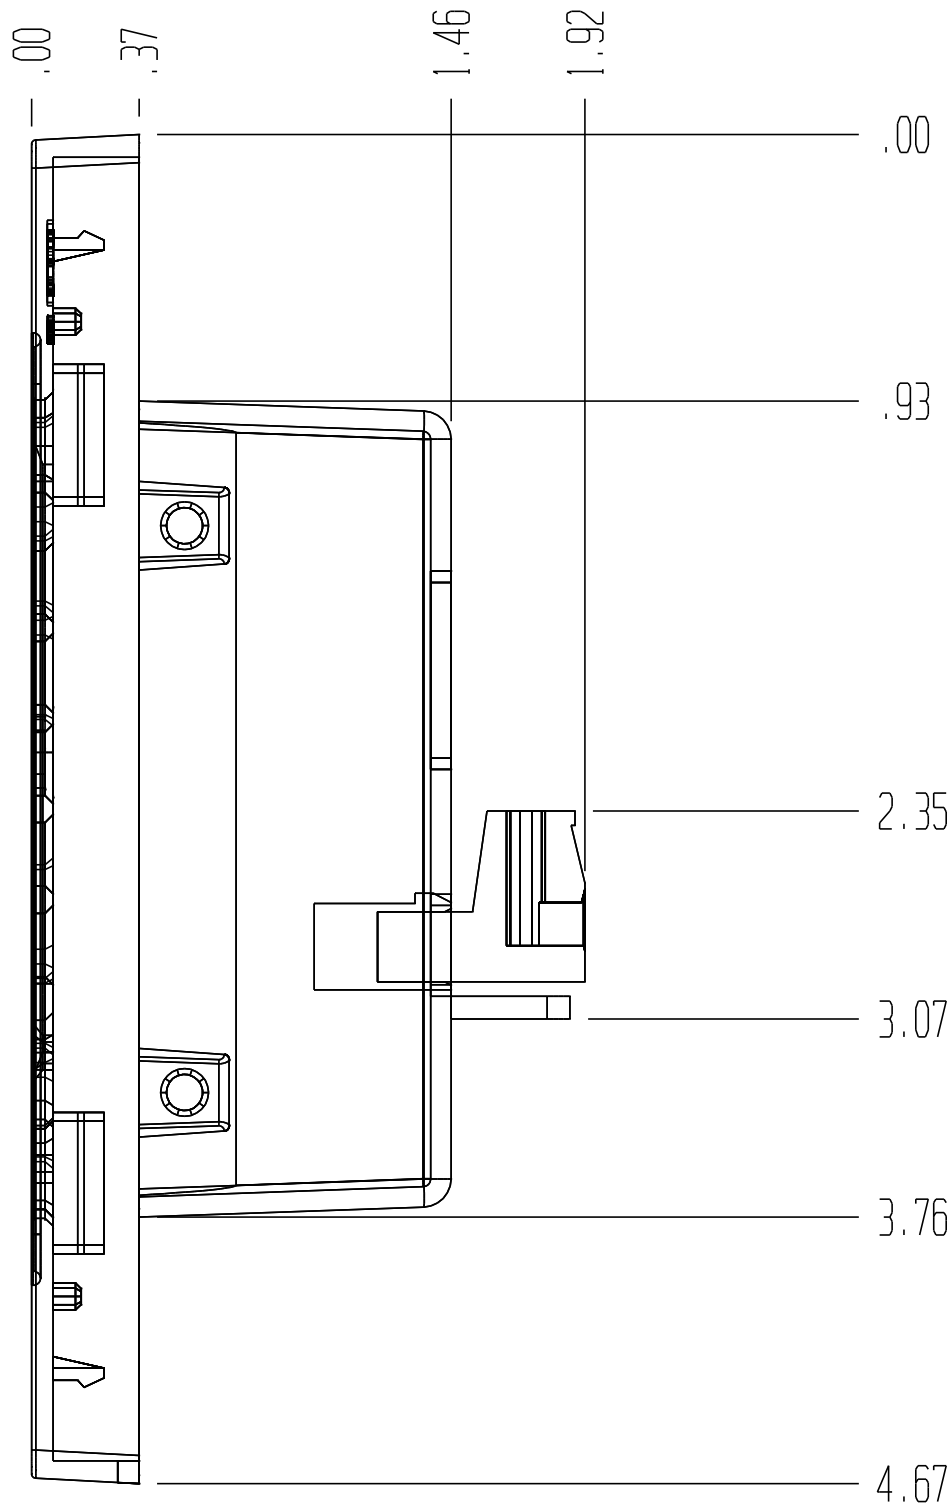

FRONT VIEW

FRONT VIEW DIMENSIONS
 CK1.2 KEYPAD
 B&K COMPONENTS, LTD.
 COPYRIGHT 2003

TOP VIEW DIMENSIONS
CK1.2 KEYPAD
B&K COMPONENTS, LTD.
COPYRIGHT 2003

FRONT SIDE
OF KEYPAD

REAR SIDE
OF KEYPAD

SIDE VIEW DIMENSIONS
CK1.2 KEYPAD
B&K COMPONENTS, LTD.
COPYRIGHT 2003